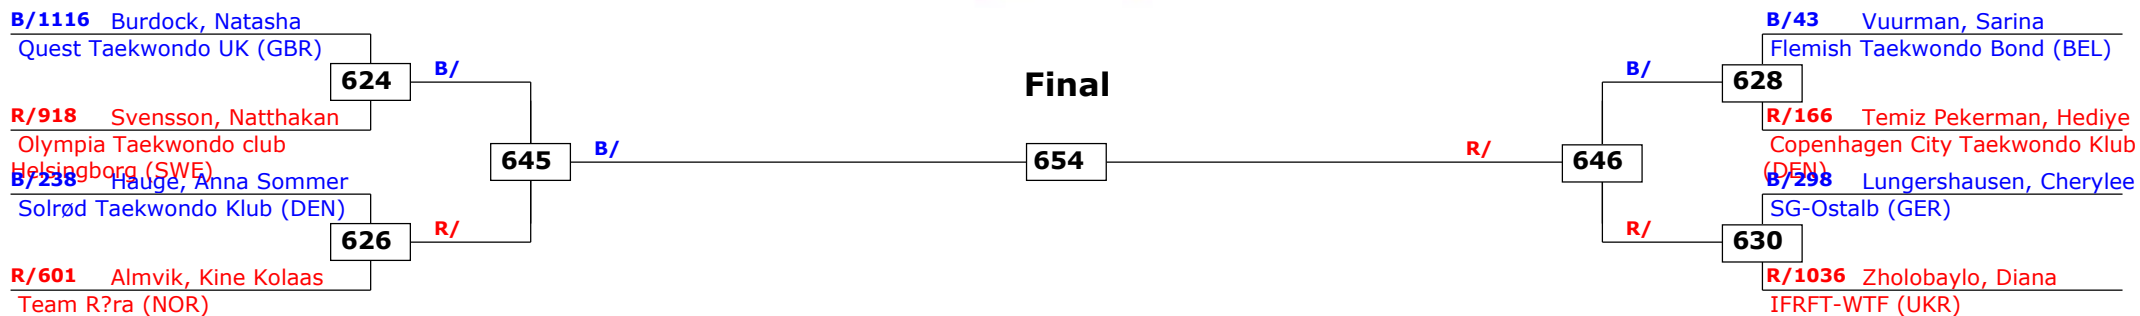

# Trelleborg Open 2013

Trelleborg, Sweden

Tournament date: 09-02-2013 upto 10-02-2013

Juniors Female Adv -42 (Fin)

Active competitors: 8

Competition date: 09-02-2013

Result legend: (PUN) Punishment  
(WDR) Withdrawal (KO ) Knock out  
(DSQ) Disqualified (SDP) Sudden death  
(RSC) Ref. stop contest (PTG) Points win (gap)  
(SUP) Superiority (PTF) Points win (normal)