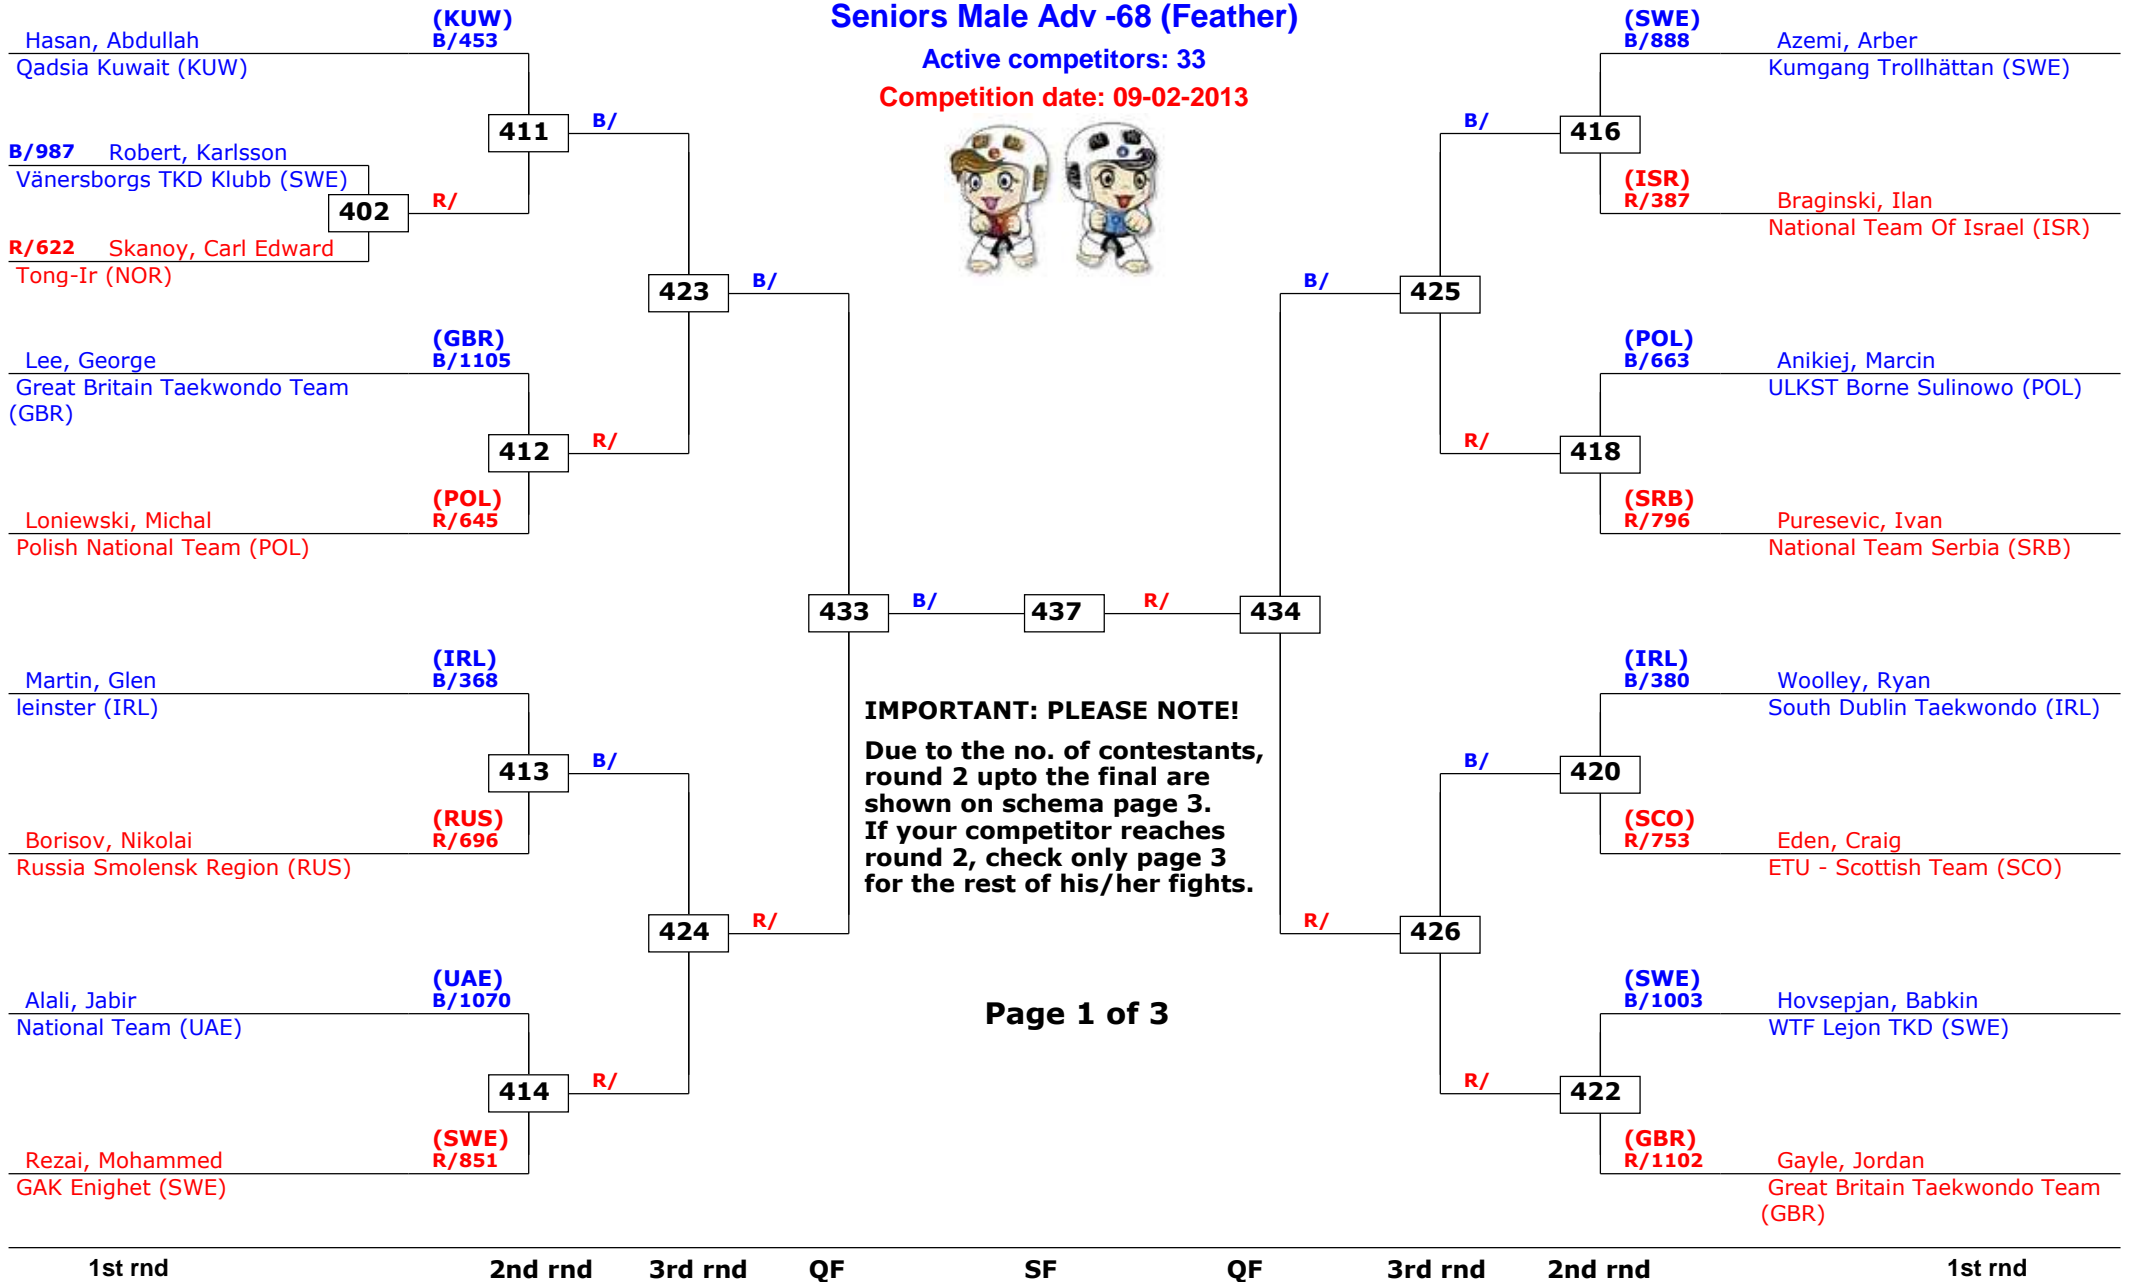

## Seniors Male Adv -63 (Bantam)

Active competitors: 0

Competition date: 09-02-2013

# Trelleborg Open 2013

Trelleborg, Sweden

Tournament date: 09-02-2013 upto 10-02-2013

## Seniors Male Adv -68 (Feather)

Active competitors: 33

Competition date: 09-02-2013