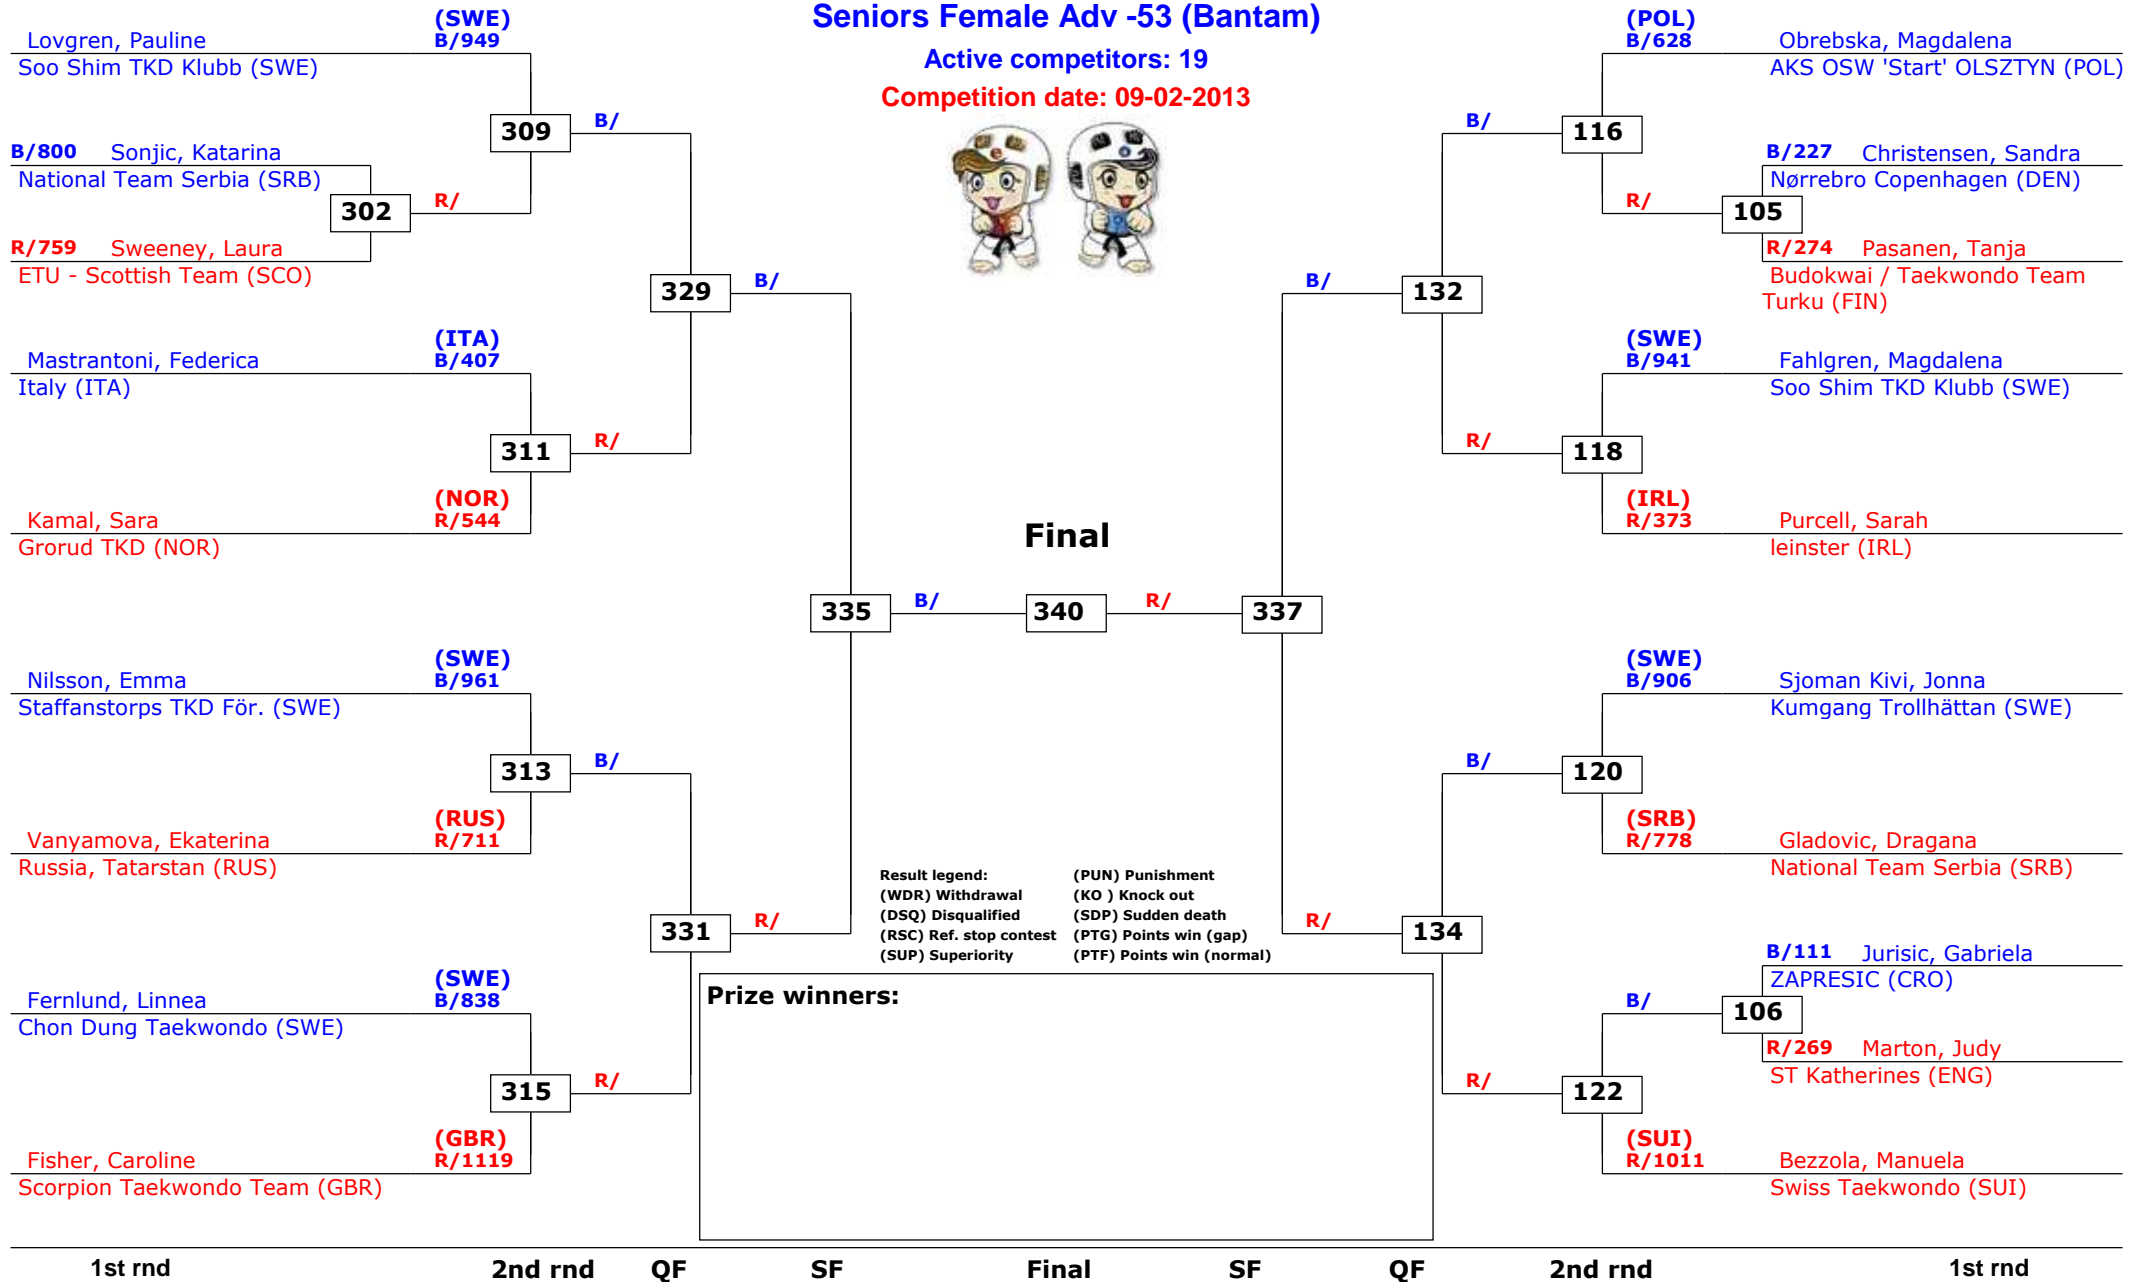

## Seniors Female Adv -49 (Fly)

Active competitors: 17

Competition date: 09-02-2013

# Trelleborg Open 2013

Trelleborg, Sweden

Tournament date: 09-02-2013 upto 10-02-2013

## Seniors Female Adv -53 (Bantam)

Active competitors: 19

Competition date: 09-02-2013

# Trelleborg Open 2013

Trelleborg, Sweden

Tournament date: 09-02-2013 upto 10-02-2013

Seniors Female Adv -57 (Feather)

Active competitors: 16

Competition date: 09-02-2013

Result legend: (PUN) Punishment  
 (WDR) Withdrawal (KO) Knock out  
 (DSQ) Disqualified (SDP) Sudden death  
 (RSC) Ref. stop contest (PTG) Points win (gap)  
 (SUP) Superiority (PTF) Points win (normal)