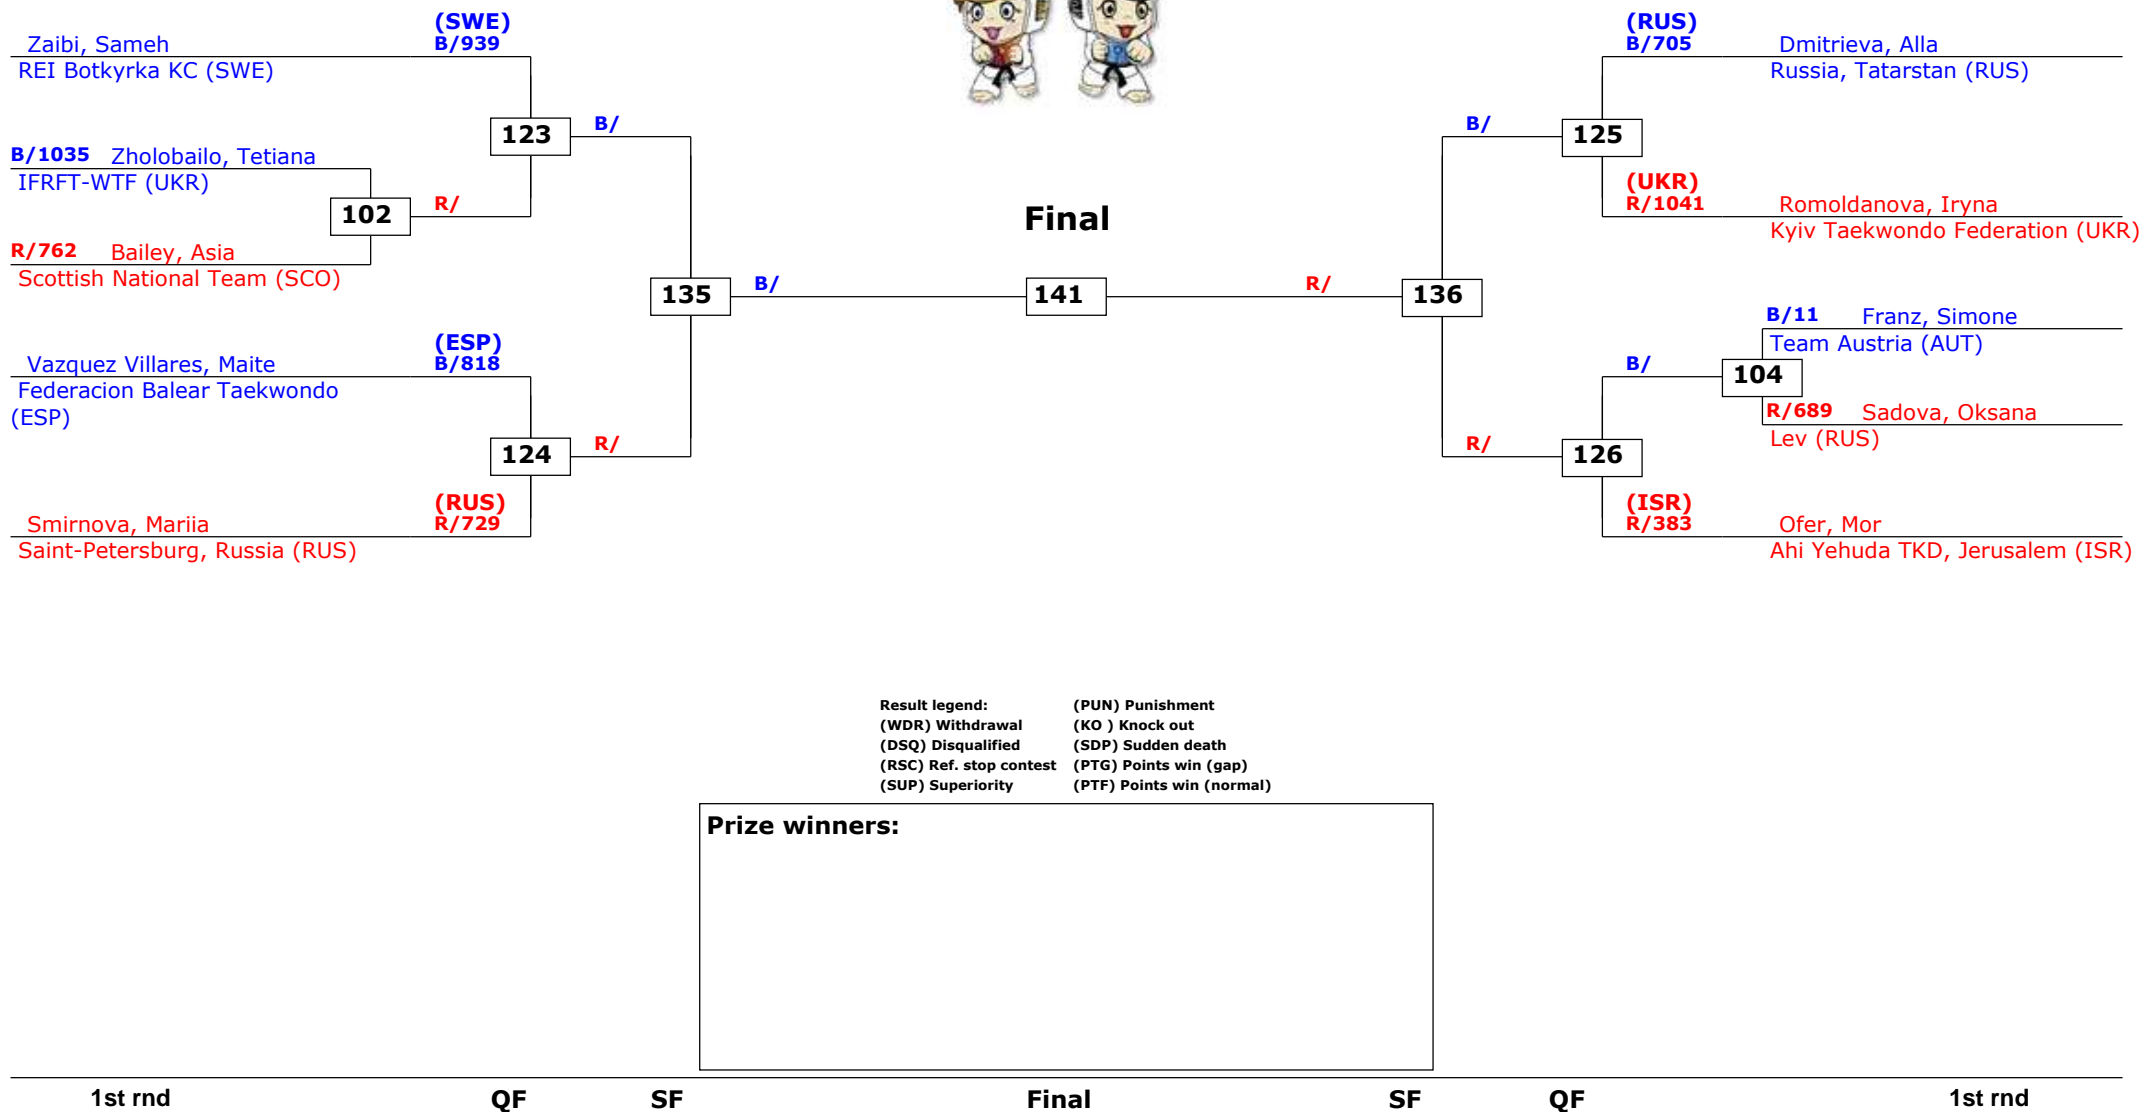

## Seniors Male Adv -68 (Feather)

Active competitors: 0

Competition date: 09-02-2013

# Trelleborg Open 2013

Trelleborg, Sweden

Tournament date: 09-02-2013 upto 10-02-2013

Seniors Female Adv -46 (Fin)

Active competitors: 10

Competition date: 09-02-2013