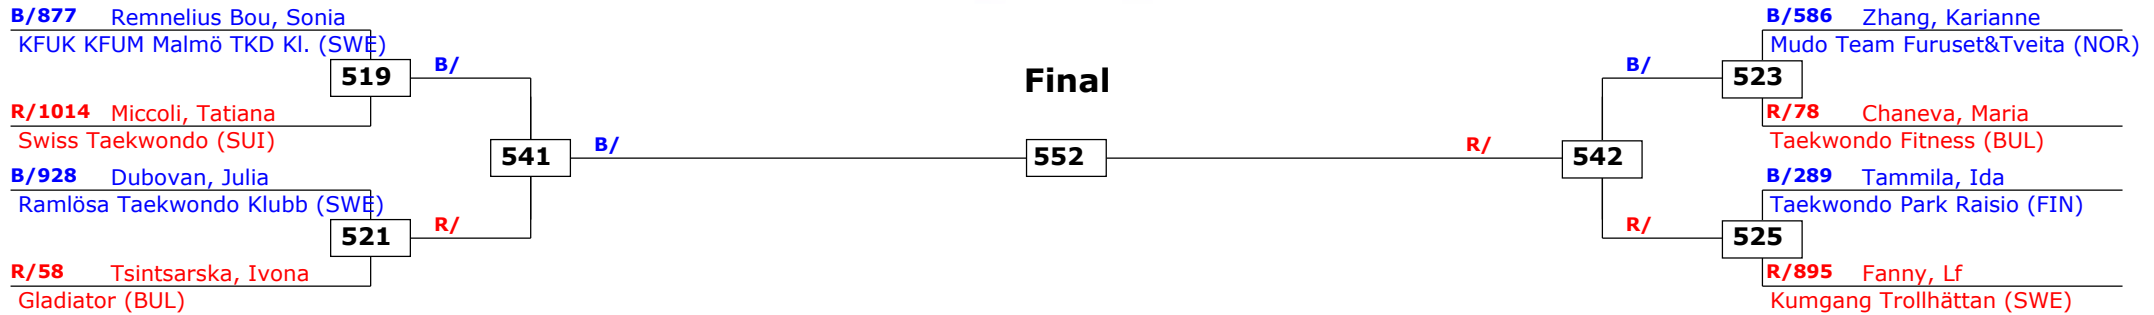

# Trelleborg Open 2013

Trelleborg, Sweden

Tournament date: 09-02-2013 upto 10-02-2013

Cadets Female Adv -33 (Fly)

Active competitors: 8

Competition date: 09-02-2013

Result legend: (PUN) Punishment  
(WDR) Withdrawal (KO) Knock out  
(DSQ) Disqualified (SDP) Sudden death  
(RSC) Ref. stop contest (PTG) Points win (gap)  
(SUP) Superiority (PTF) Points win (normal)