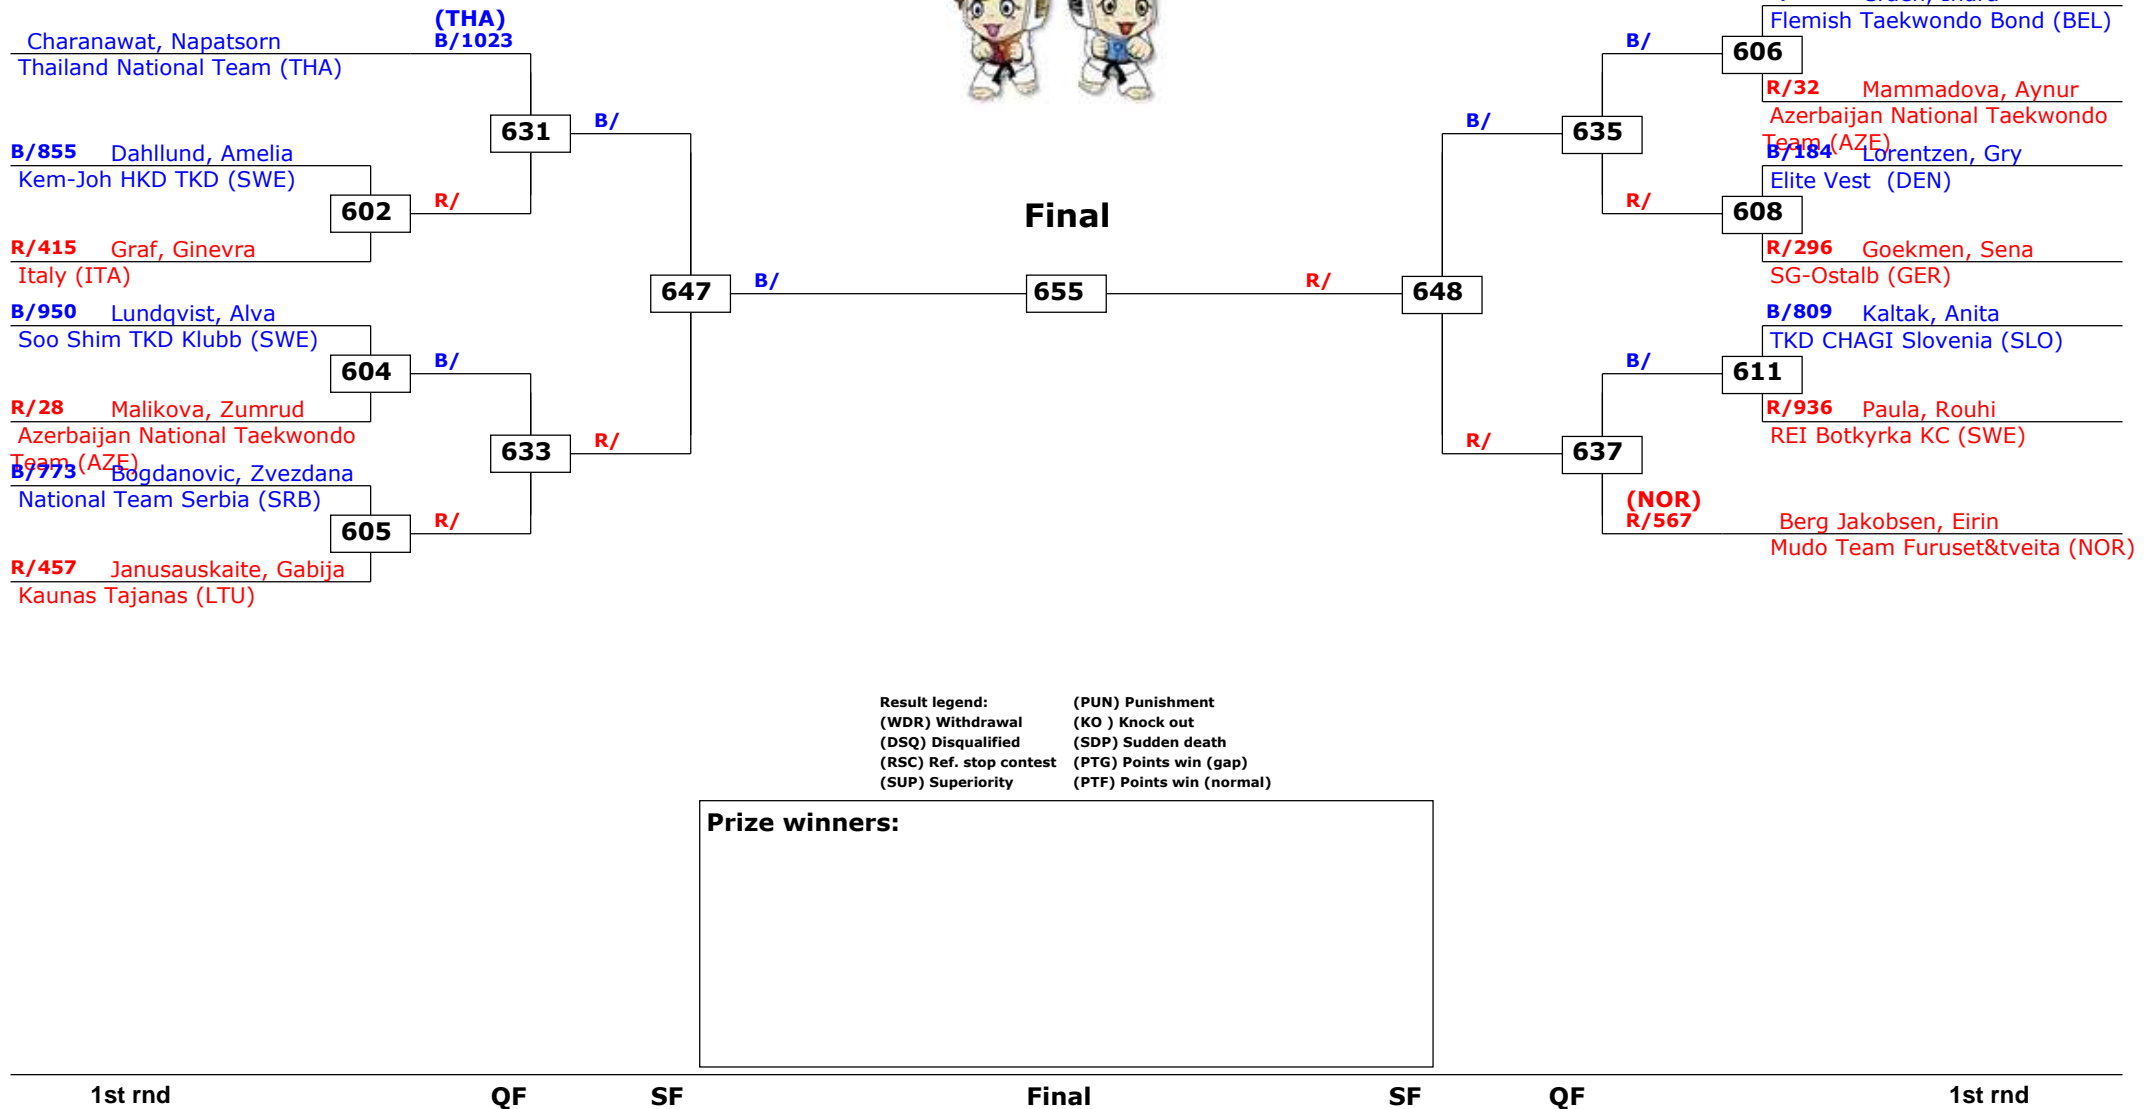

# Trelleborg Open 2013

Trelleborg, Sweden

Tournament date: 09-02-2013 upto 10-02-2013

Juniors Female Adv -49 (Feather)

Active competitors: 14

Competition date: 09-02-2013

# Trelleborg Open 2013

Trelleborg, Sweden

Tournament date: 09-02-2013 upto 10-02-2013

Juniors Female Adv -52 (Light)

Active competitors: 11

Competition date: 09-02-2013