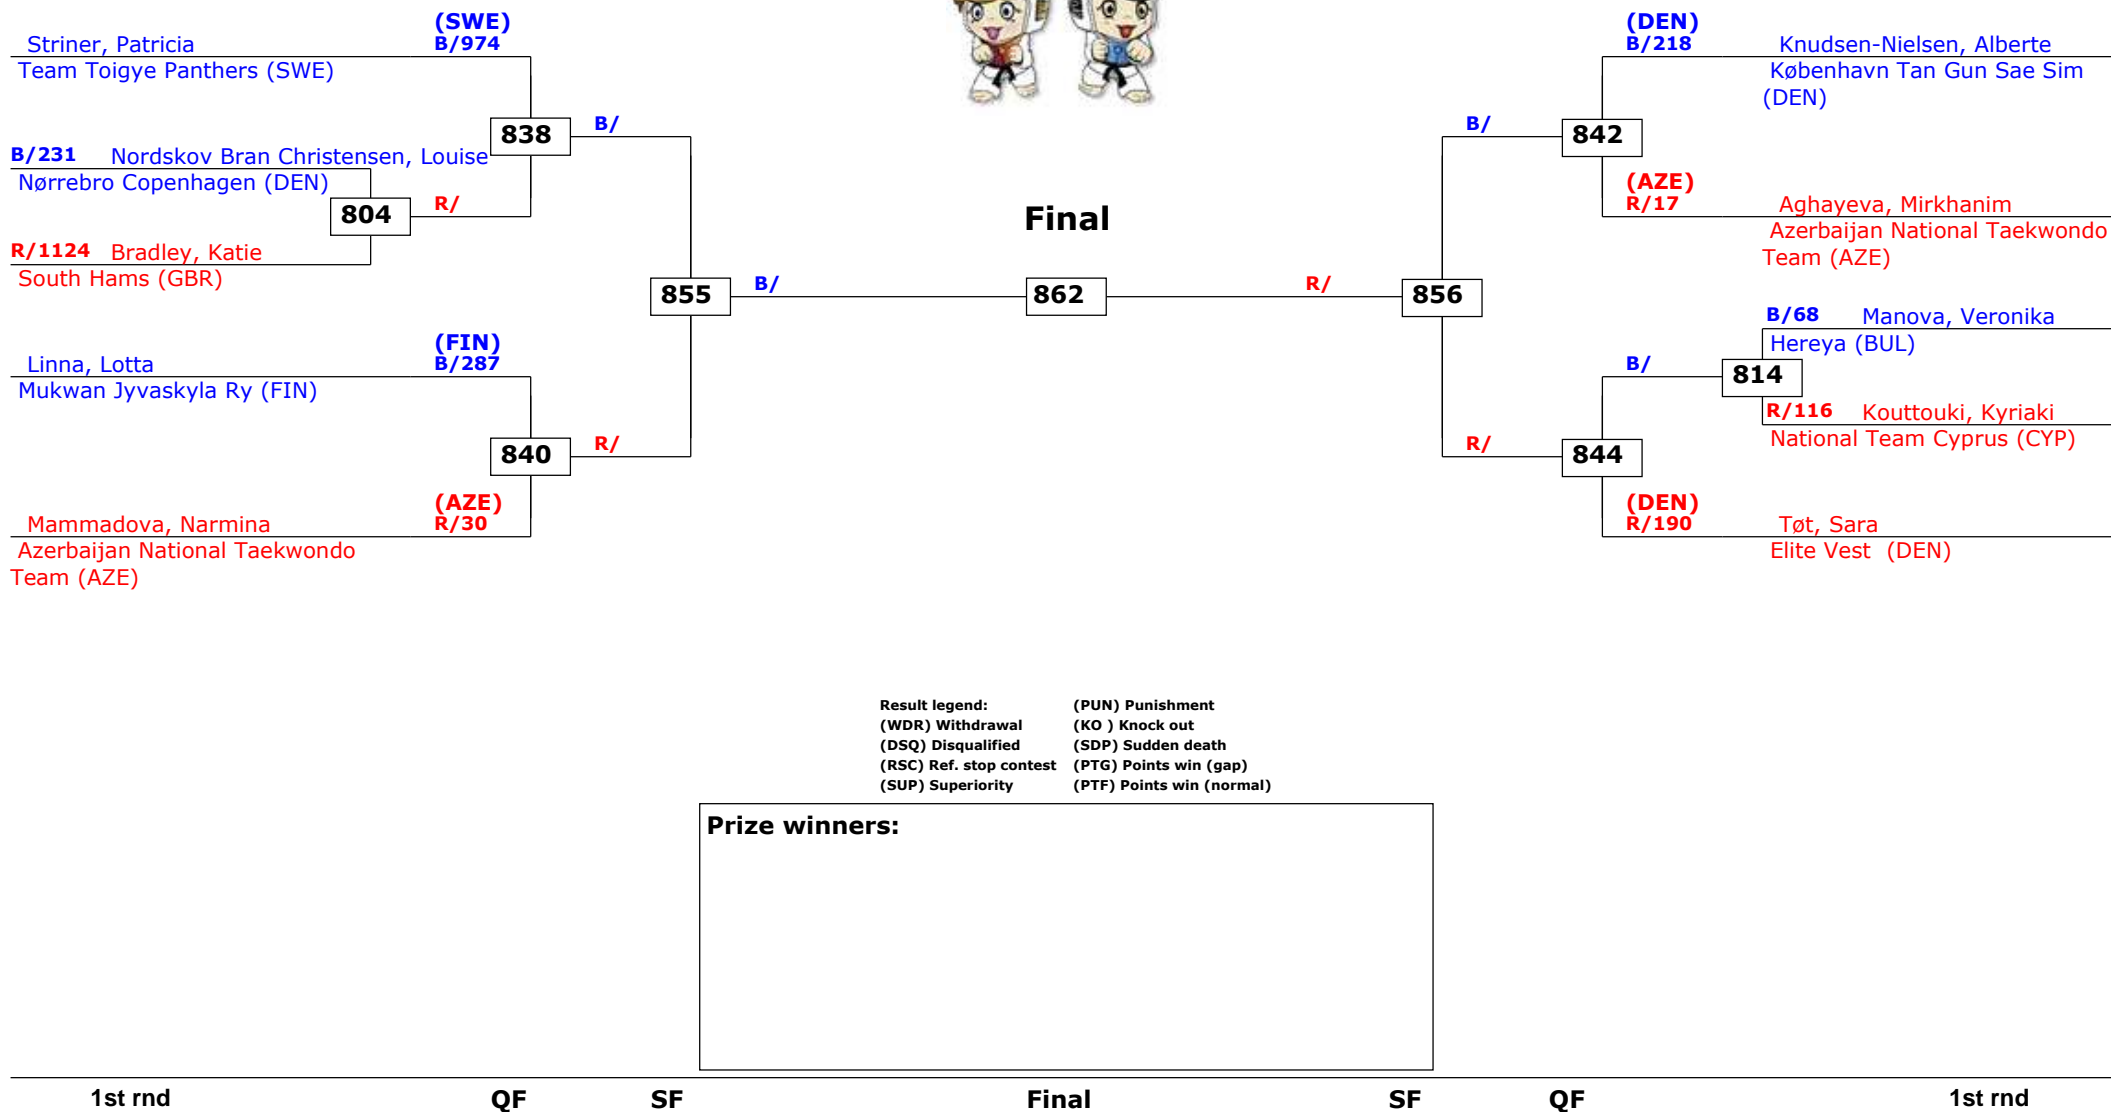

# Trelleborg Open 2013

Trelleborg, Sweden

Tournament date: 09-02-2013 upto 10-02-2013

Juniors Female Adv -44 (Fly)

Active competitors: 10

Competition date: 09-02-2013

# Trelleborg Open 2013

Trelleborg, Sweden

Tournament date: 09-02-2013 upto 10-02-2013

Juniors Female Adv -46 (Bantam)

Active competitors: 13

Competition date: 09-02-2013

Result legend: (PUN) Punishment  
(WDR) Withdrawal (KO) Knock out  
(DSQ) Disqualified (SDP) Sudden death  
(RSC) Ref. stop contest (PTG) Points win (gap)  
(SUP) Superiority (PTF) Points win (normal)