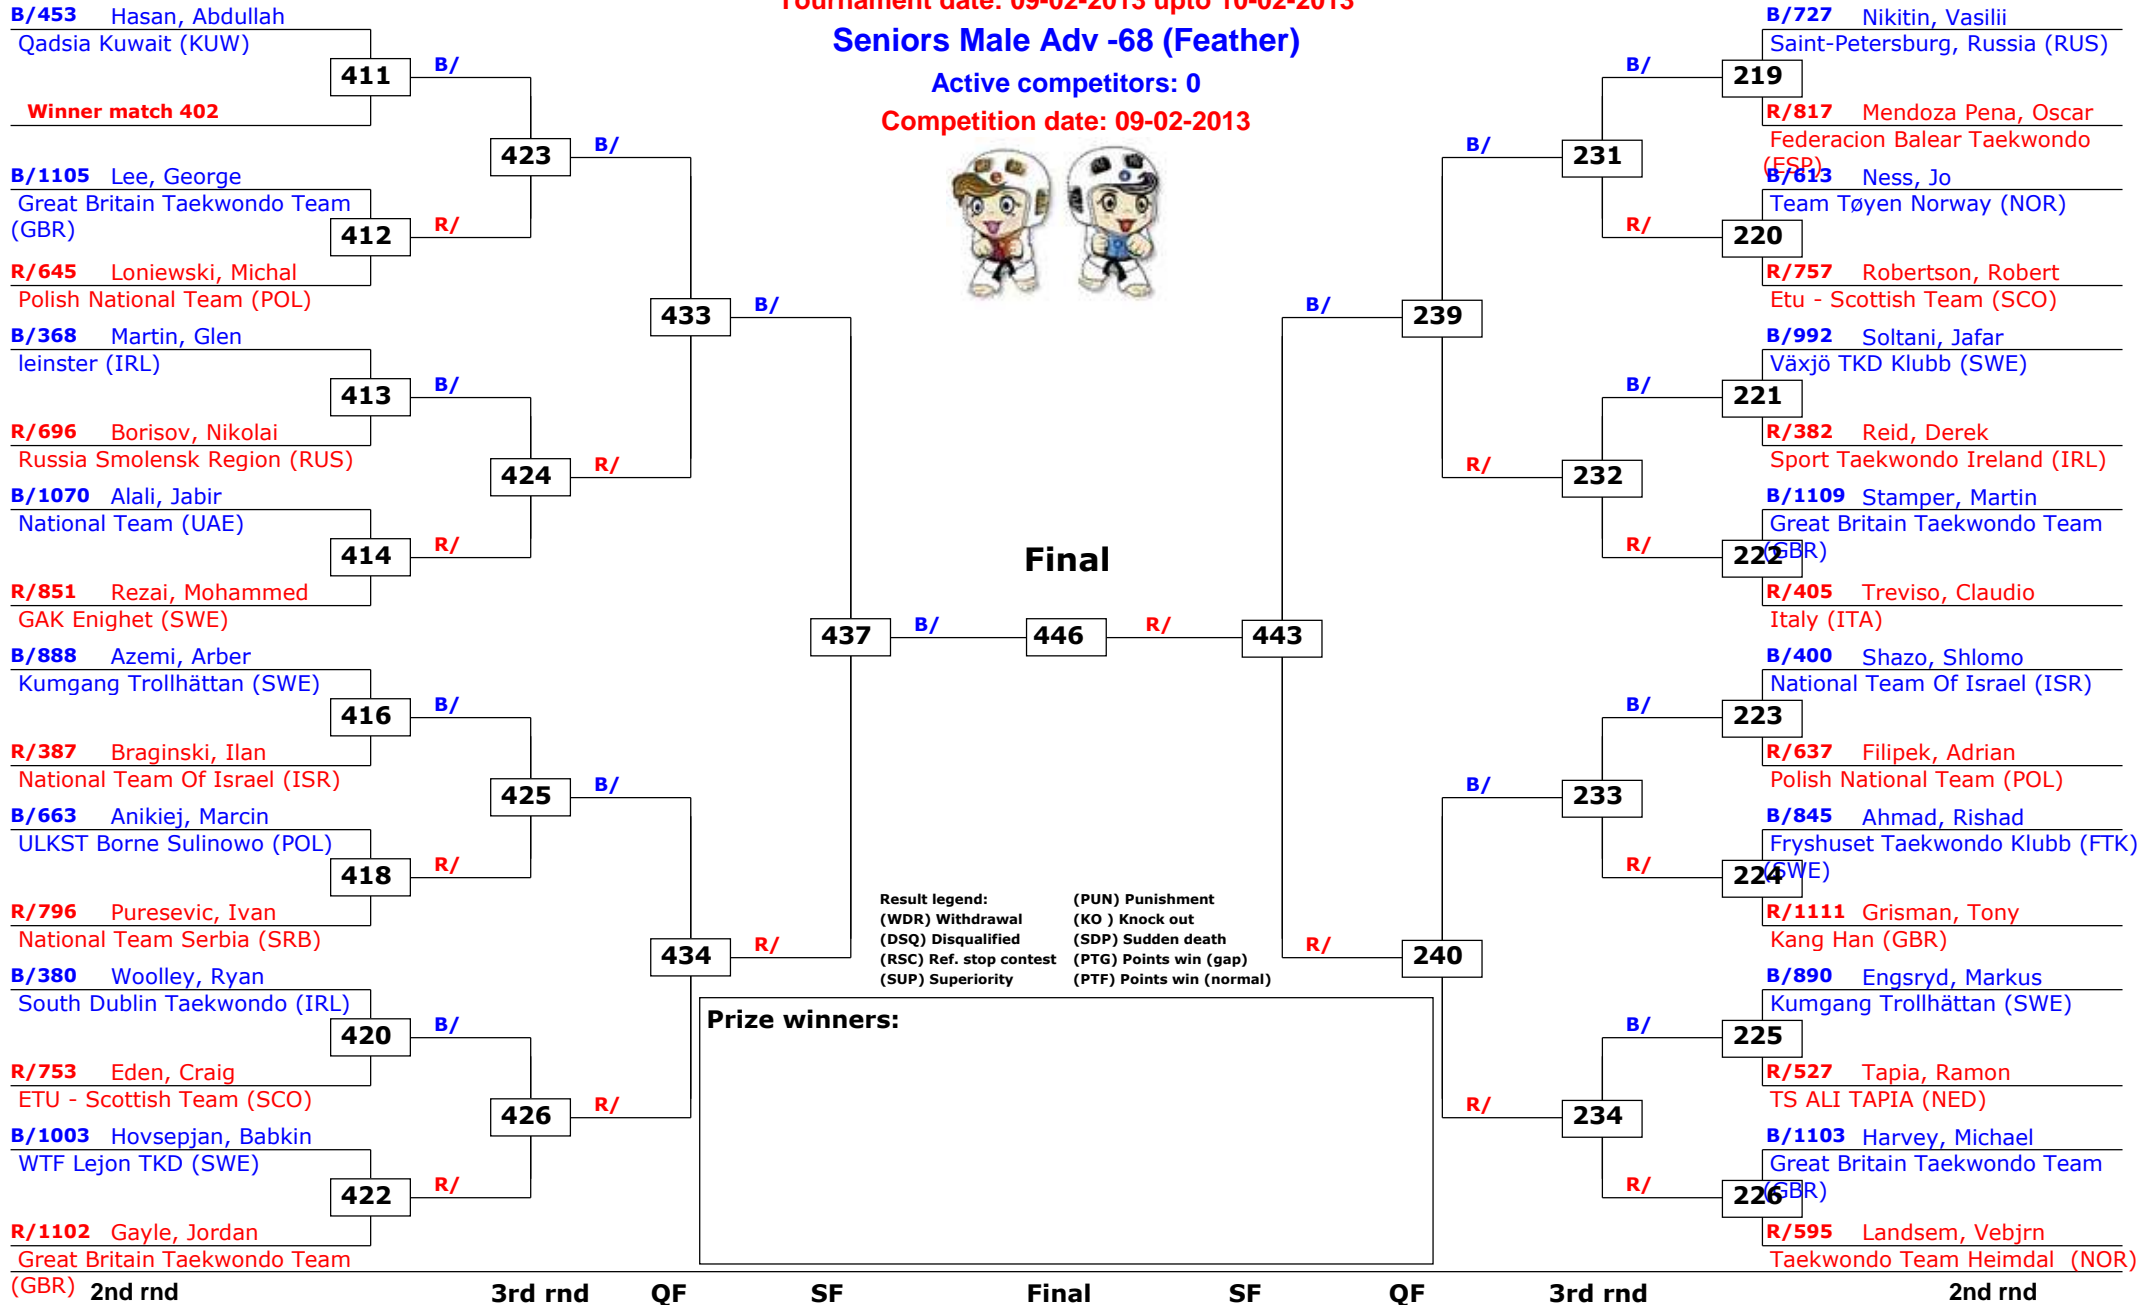

## Seniors Male Adv -68 (Feather)

Active competitors: 33

Competition date: 09-02-2013

# Trelleborg Open 2013

Trelleborg, Sweden

Tournament date: 09-02-2013 upto 10-02-2013

## Seniors Male Adv -68 (Feather)

Active competitors: 0

Competition date: 09-02-2013