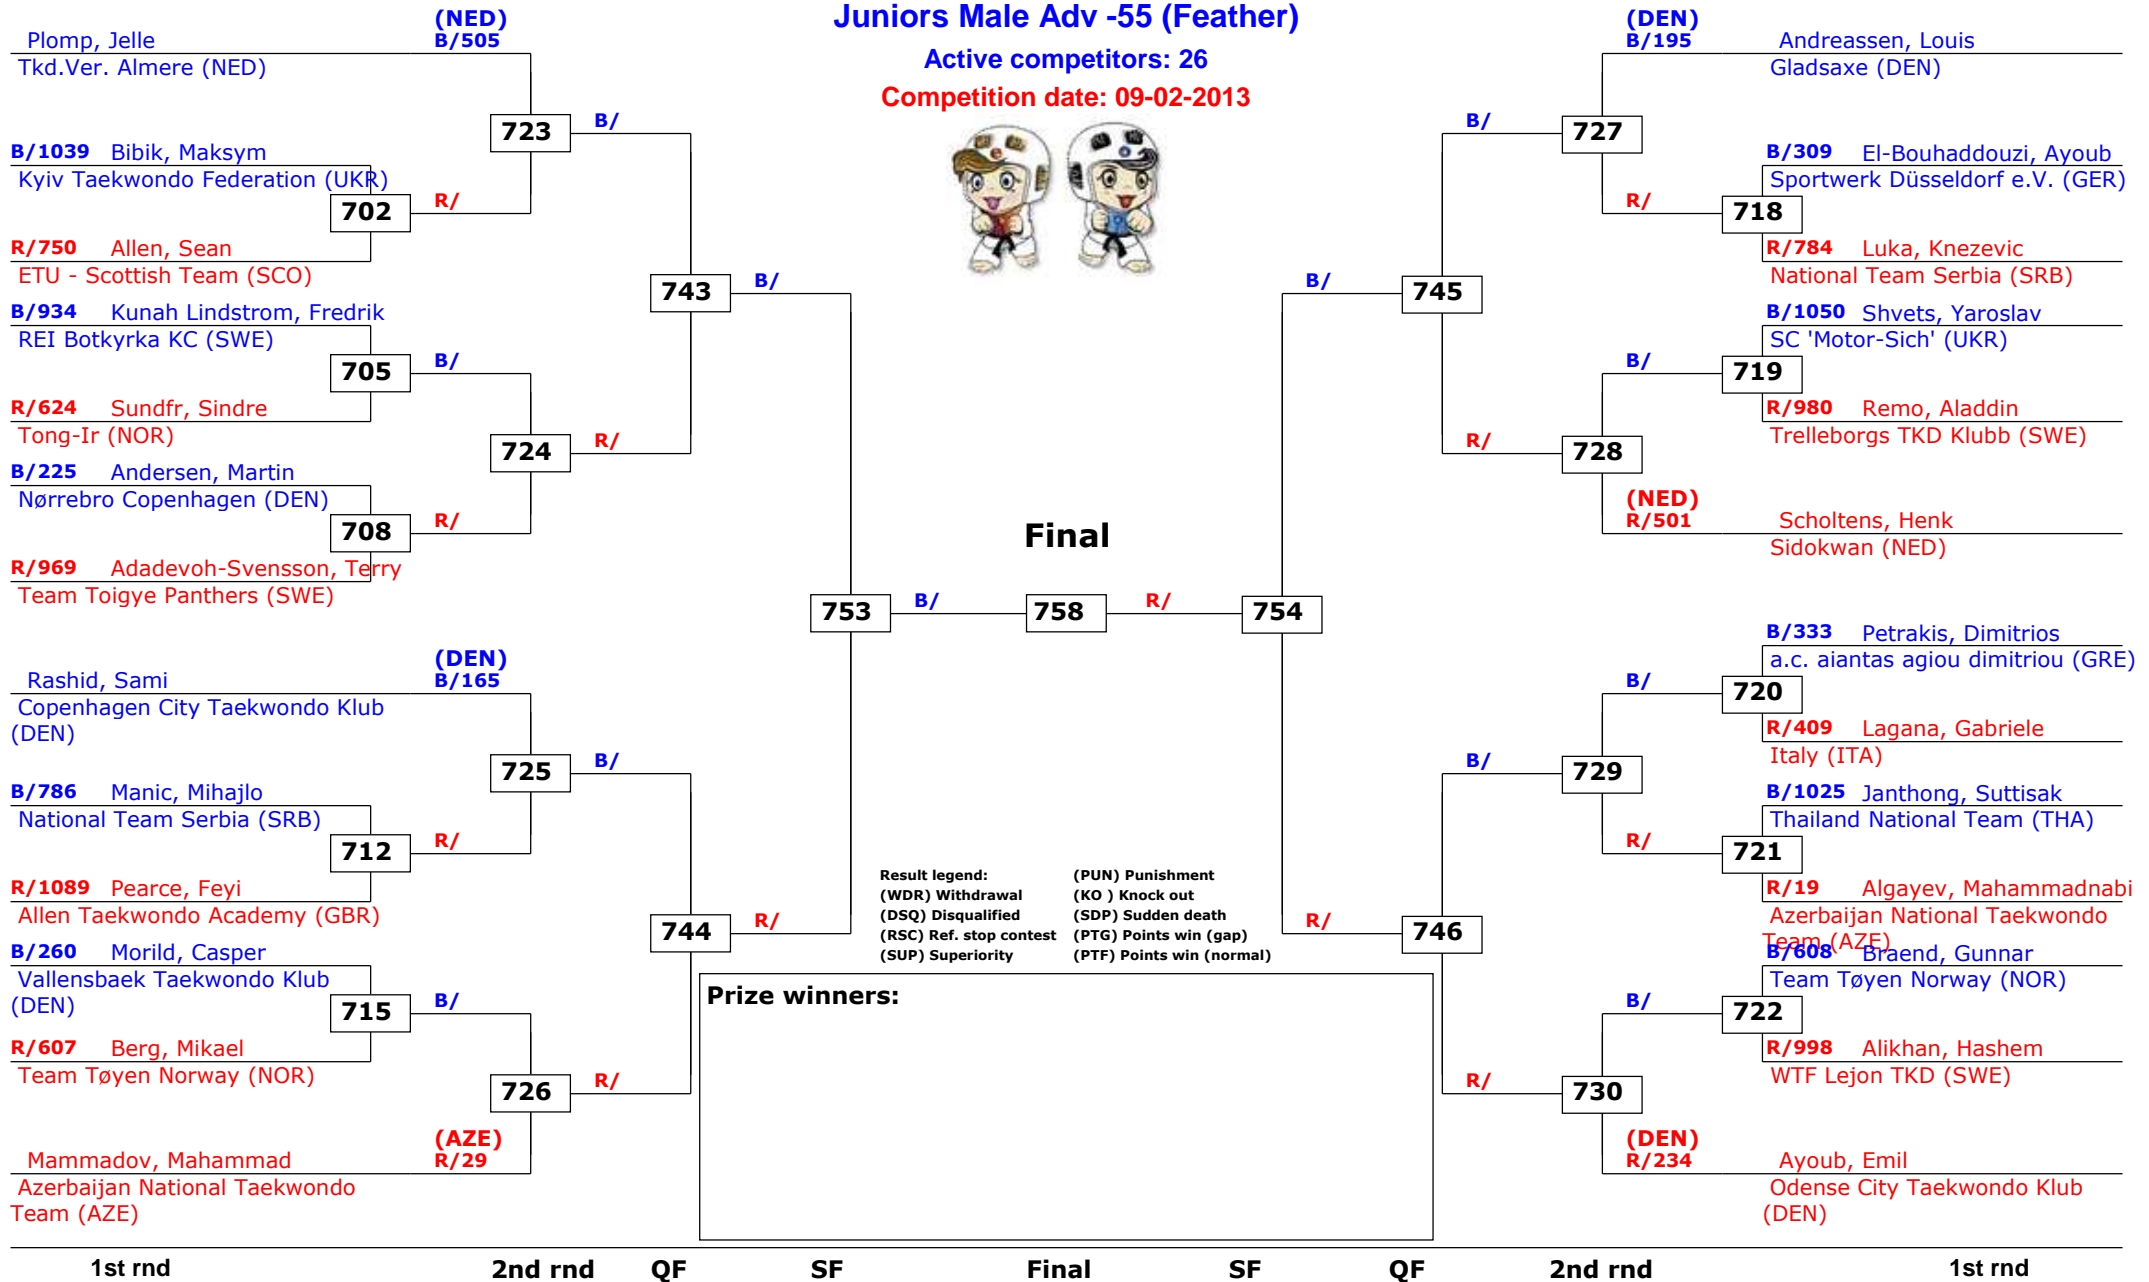

## Juniors Male Adv -51 (Bantam)

Active competitors: 22

Competition date: 09-02-2013

# Trelleborg Open 2013

Trelleborg, Sweden

Tournament date: 09-02-2013 upto 10-02-2013

## Juniors Male Adv -55 (Feather)

Active competitors: 26

Competition date: 09-02-2013