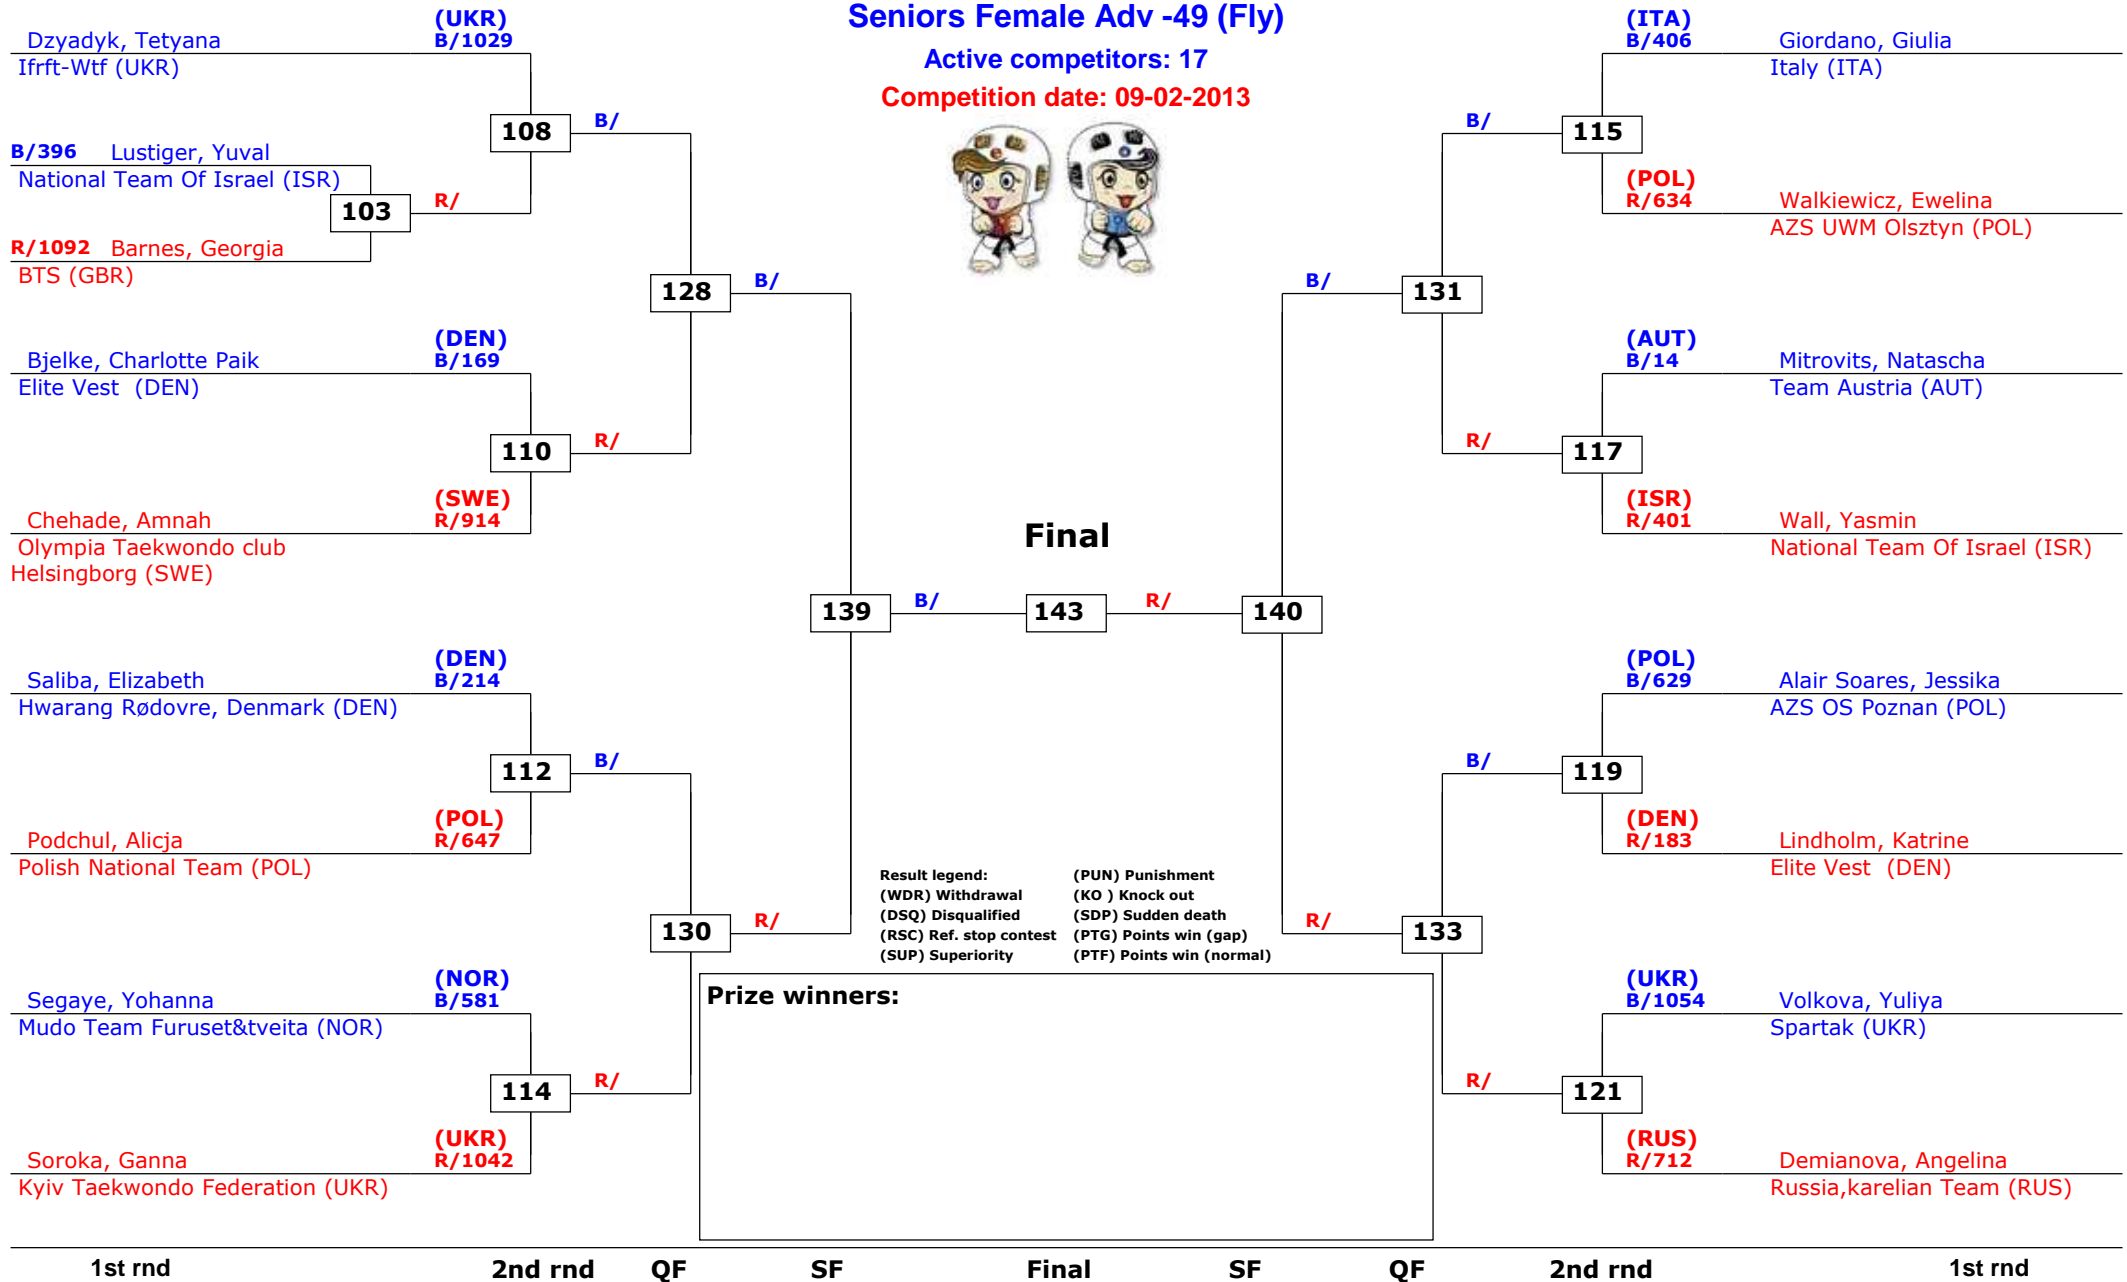

# Trelleborg Open 2013

Trelleborg, Sweden

Tournament date: 09-02-2013 upto 10-02-2013

Seniors Female Adv -46 (Fin)

Active competitors: 10

Competition date: 09-02-2013

# Trelleborg Open 2013

Trelleborg, Sweden

Tournament date: 09-02-2013 upto 10-02-2013

## Seniors Female Adv -49 (Fly)

Active competitors: 17

Competition date: 09-02-2013

## Seniors Female Adv -53 (Bantam)

Active competitors: 19

Competition date: 09-02-2013