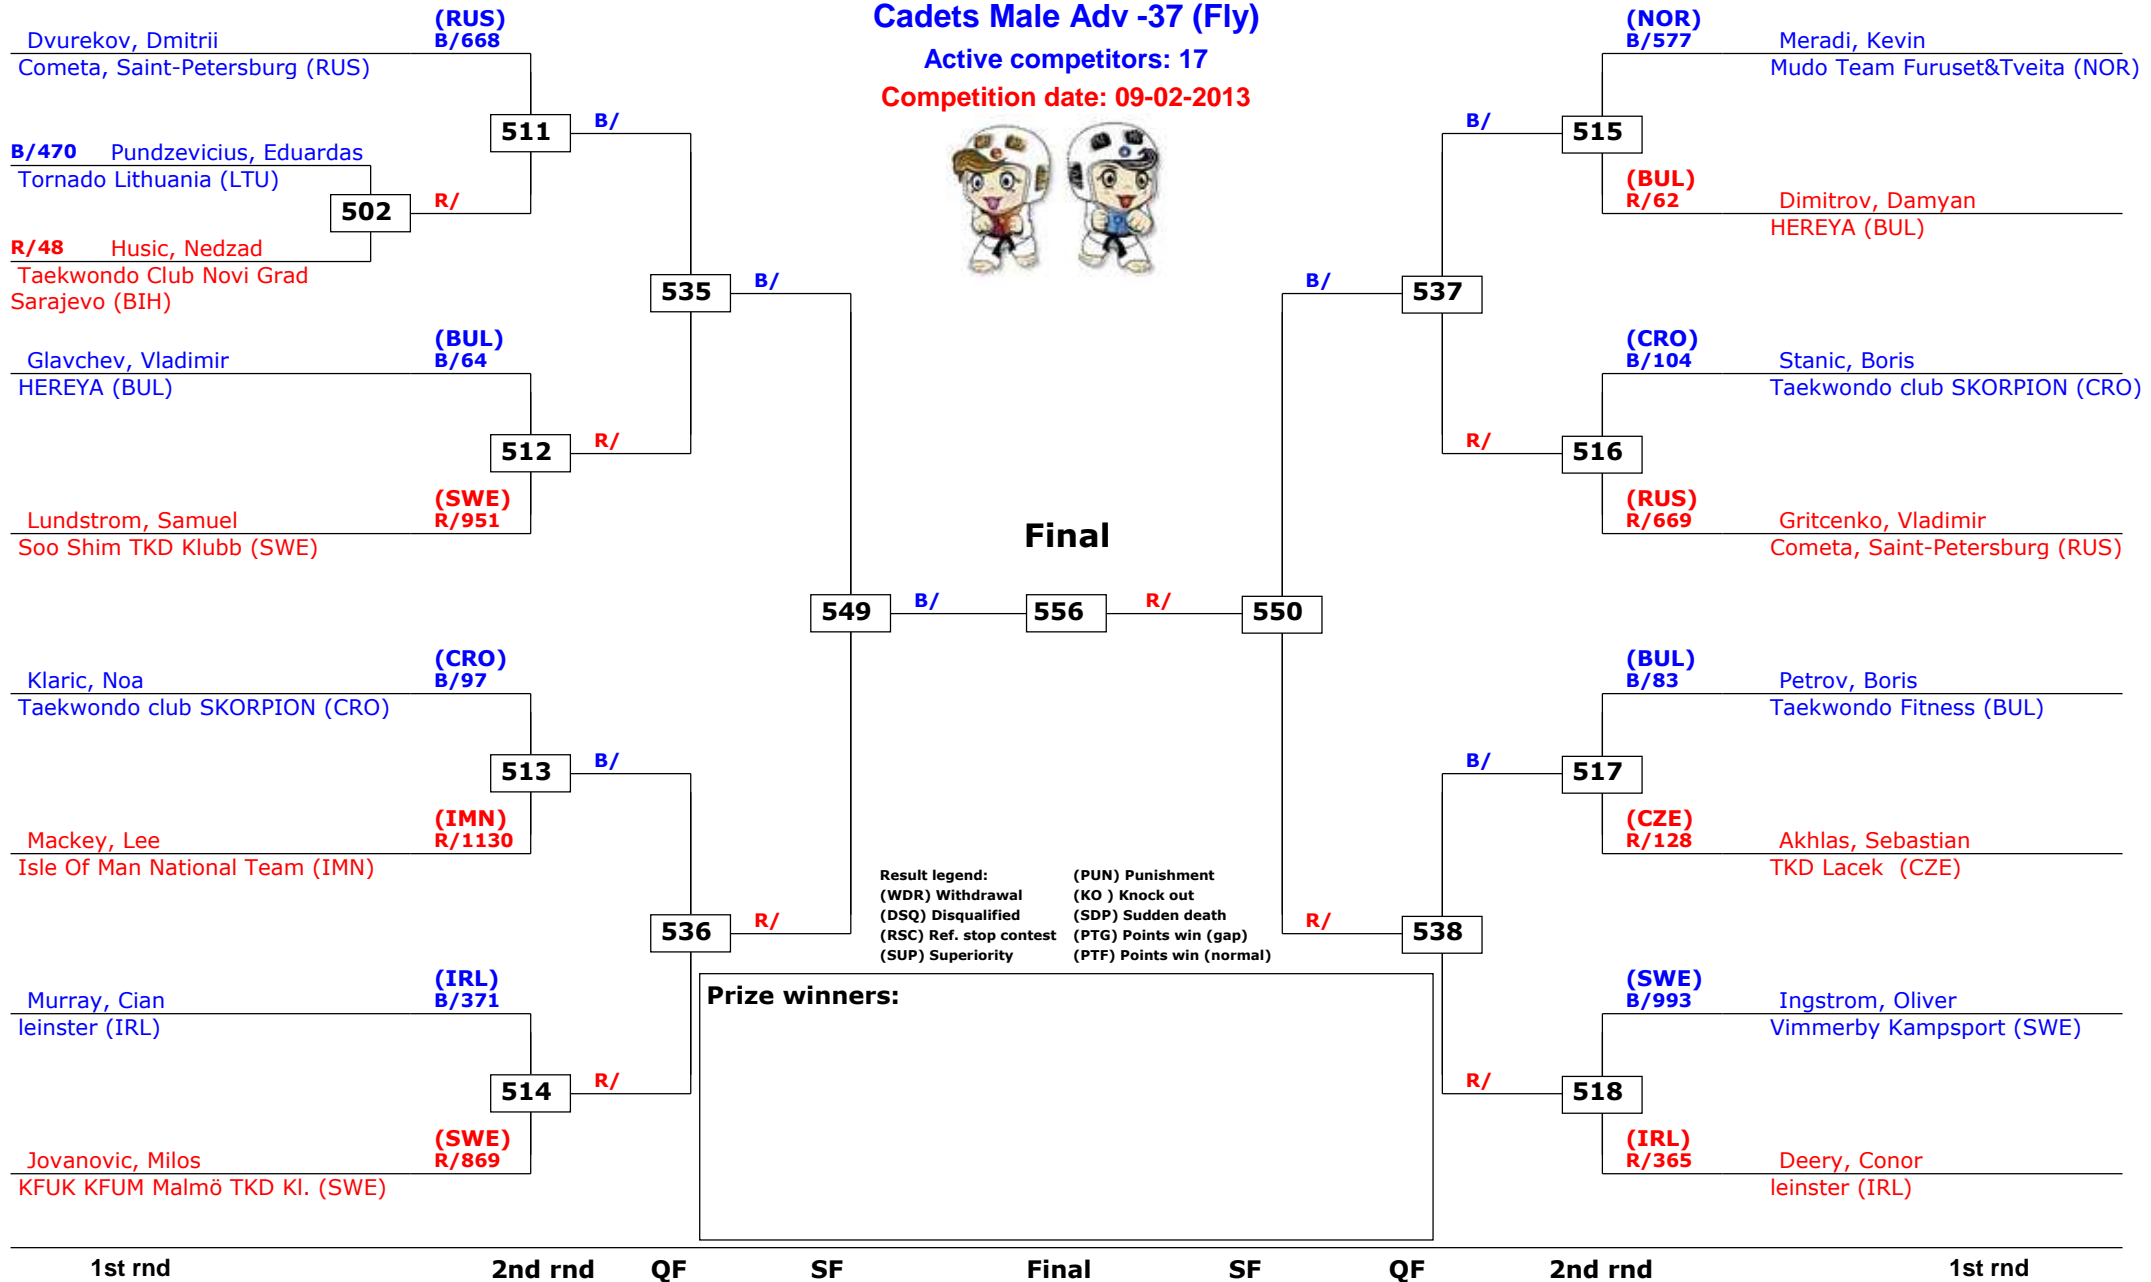

Trelleborg Open 2013

Trelleborg, Sweden

Tournament date: 09-02-2013 upto 10-02-2013

Cadets Male Adv -37 (Fly)

Active competitors: 17

Competition date: 09-02-2013