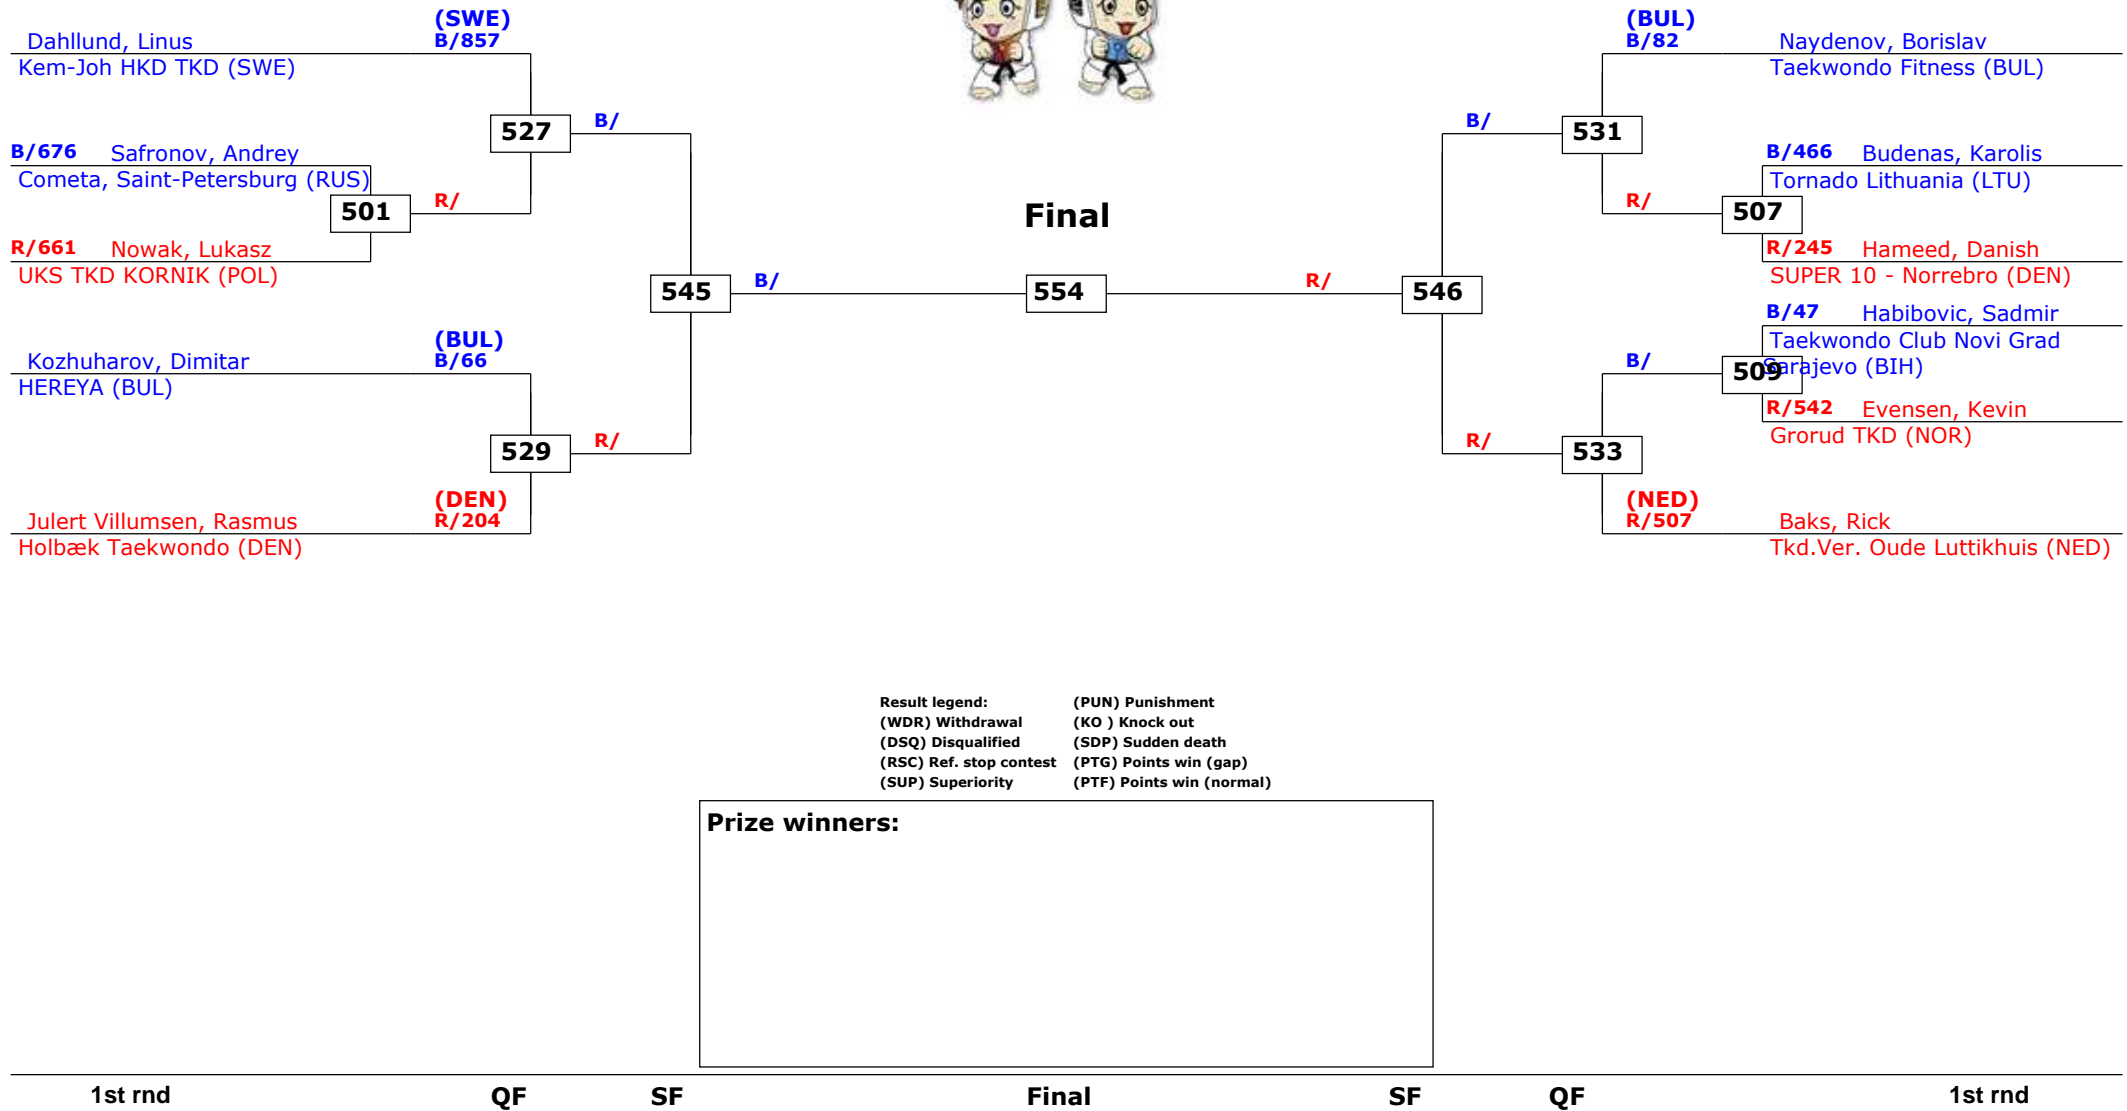

# Trelleborg Open 2013

Trelleborg, Sweden

Tournament date: 09-02-2013 upto 10-02-2013

Cadets Male Adv -33 (Fin)

Active competitors: 11

Competition date: 09-02-2013

# Trelleborg Open 2013

Trelleborg, Sweden

Tournament date: 09-02-2013 upto 10-02-2013