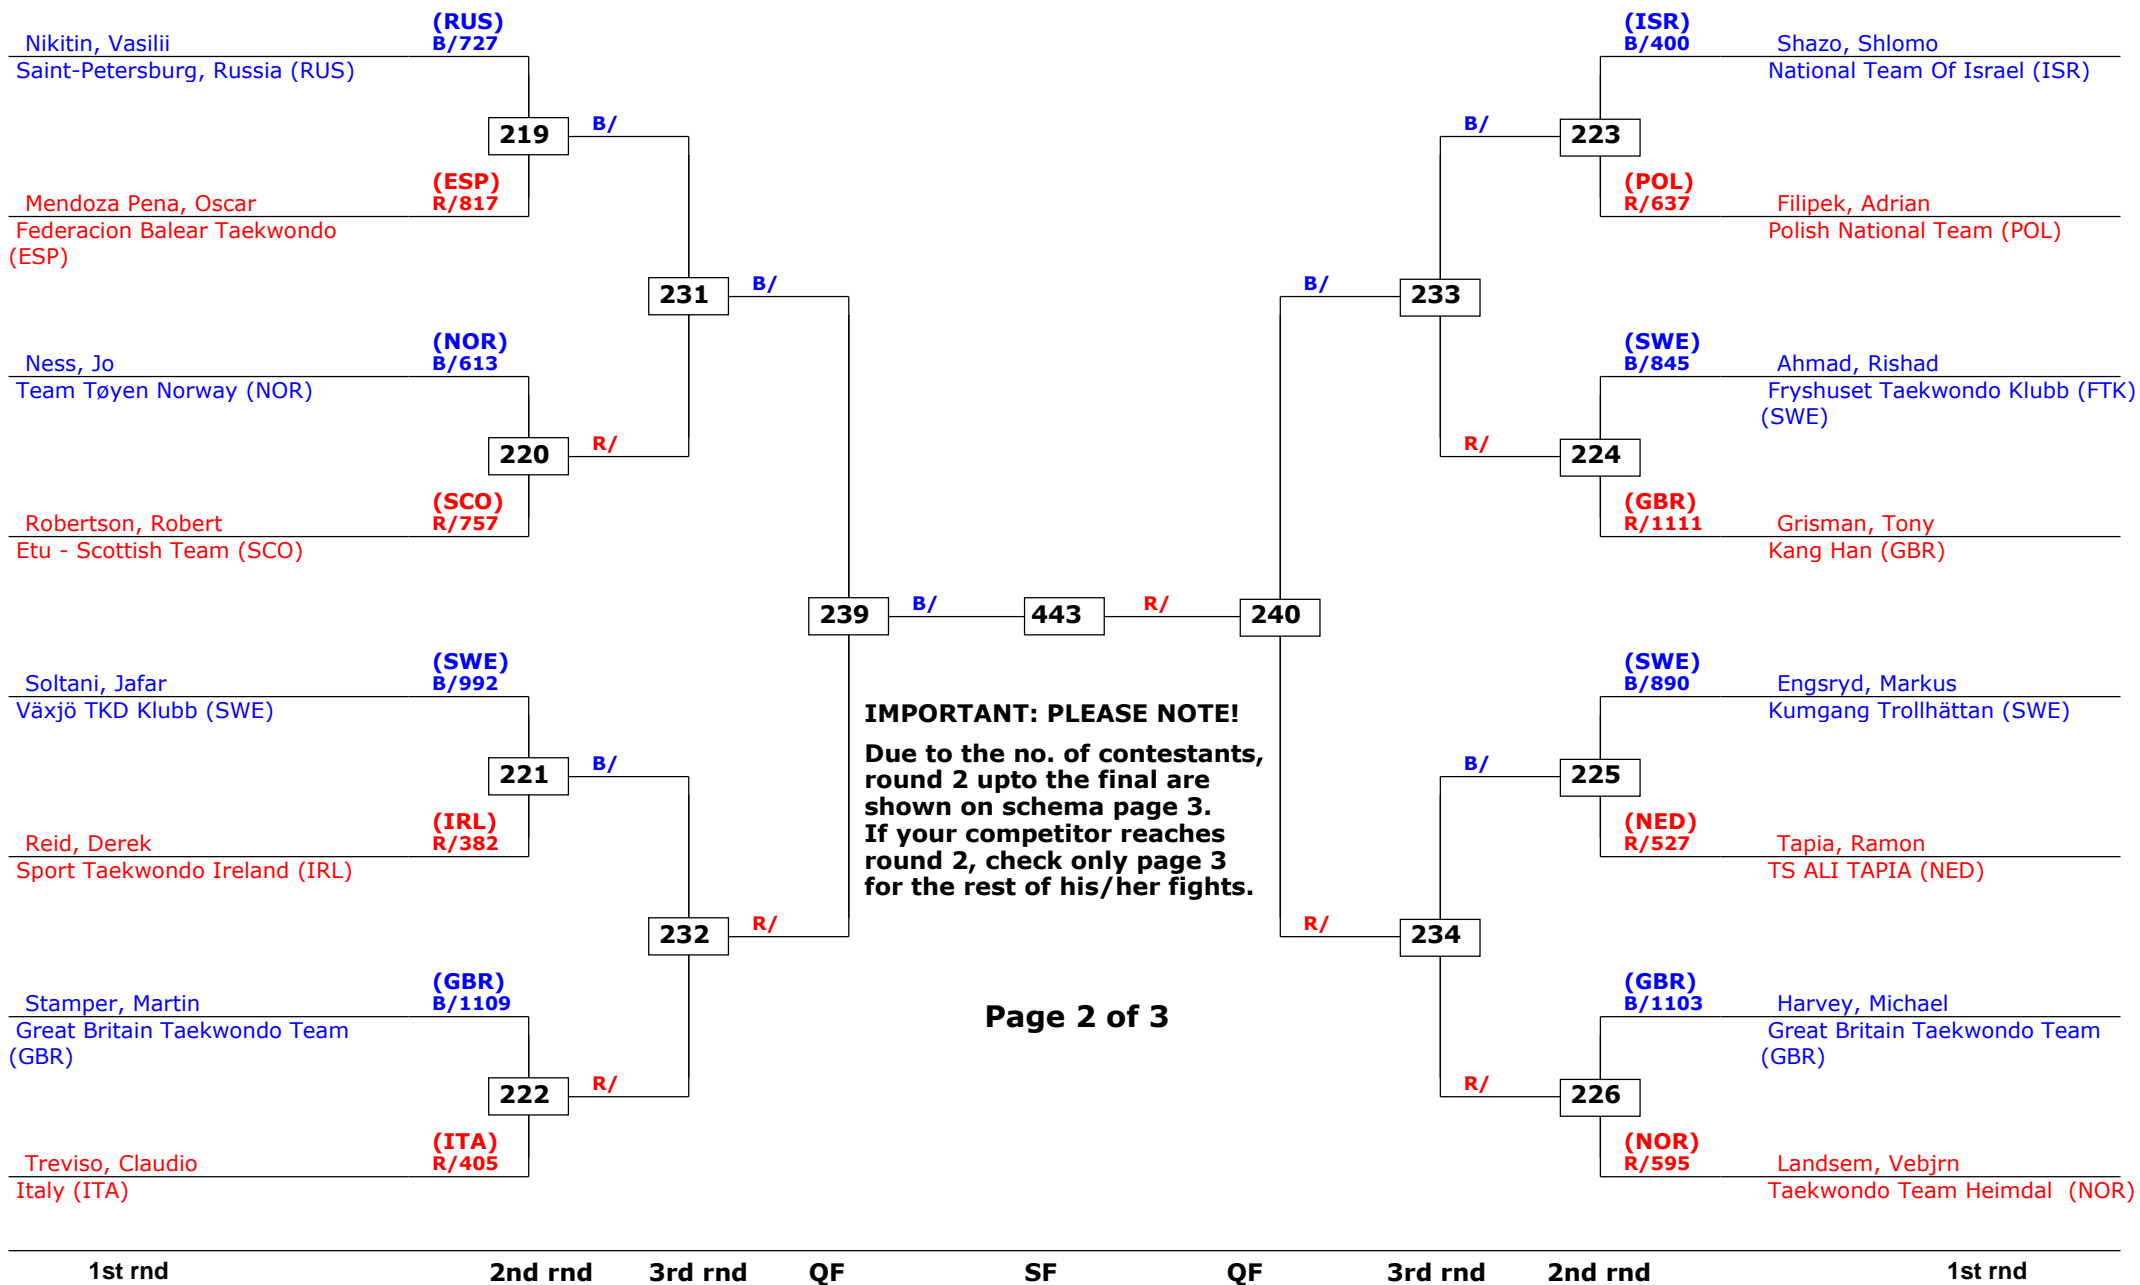

# Trelleborg Open 2013

Trelleborg, Sweden

Tournament date: 09-02-2013 upto 10-02-2013

## Seniors Male Adv -68 (Feather)

Active competitors: 33

Competition date: 09-02-2013