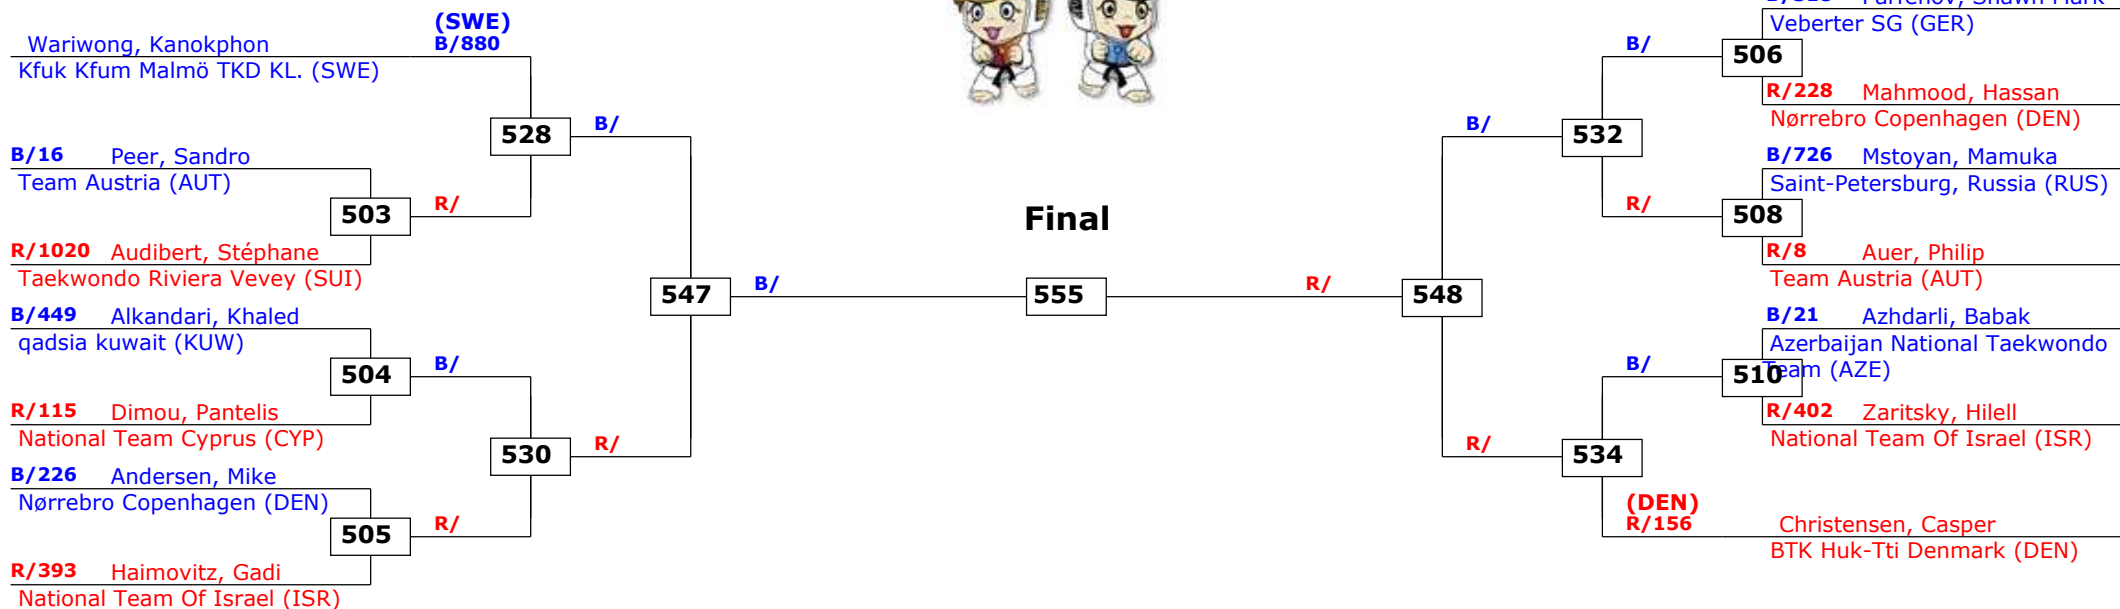

**Prize winners:**

1st rnd

QF

SF

Final

SF

QF

1st rnd

# Trelleborg Open 2013

Trelleborg, Sweden

Tournament date: 09-02-2013 upto 10-02-2013

Juniors Male Adv -48 (Fly)

Active competitors: 14

Competition date: 09-02-2013

**Prize winners:**

1st rnd

QF

SF

Final

SF

QF

1st rnd