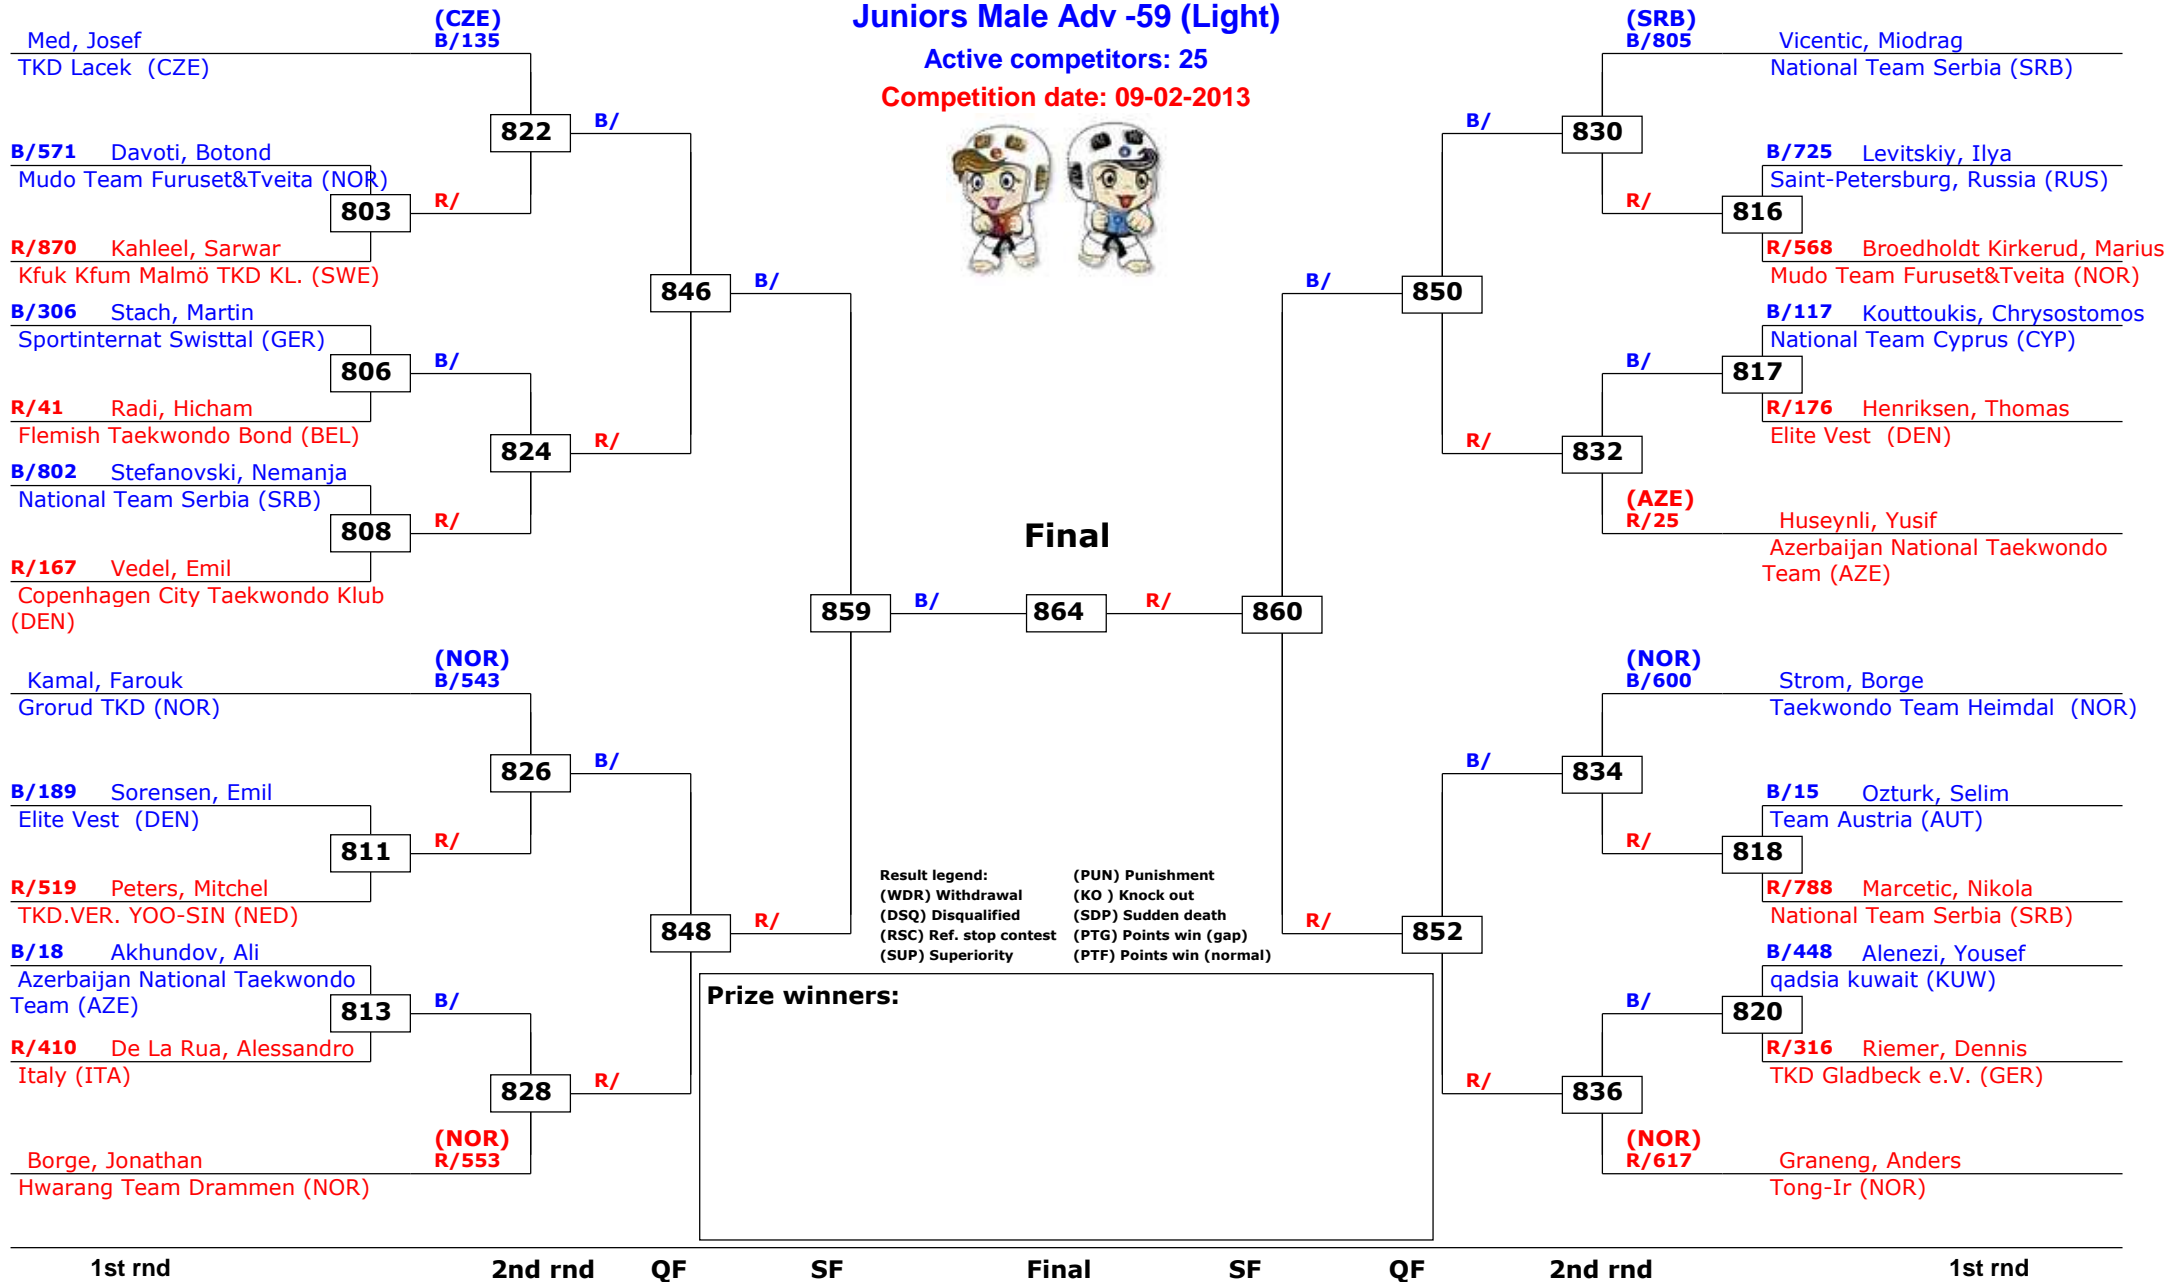

## Juniors Male Adv -55 (Feather)

Active competitors: 26

Competition date: 09-02-2013

# Trelleborg Open 2013

Trelleborg, Sweden

Tournament date: 09-02-2013 upto 10-02-2013

## Juniors Male Adv -59 (Light)

Active competitors: 25

Competition date: 09-02-2013