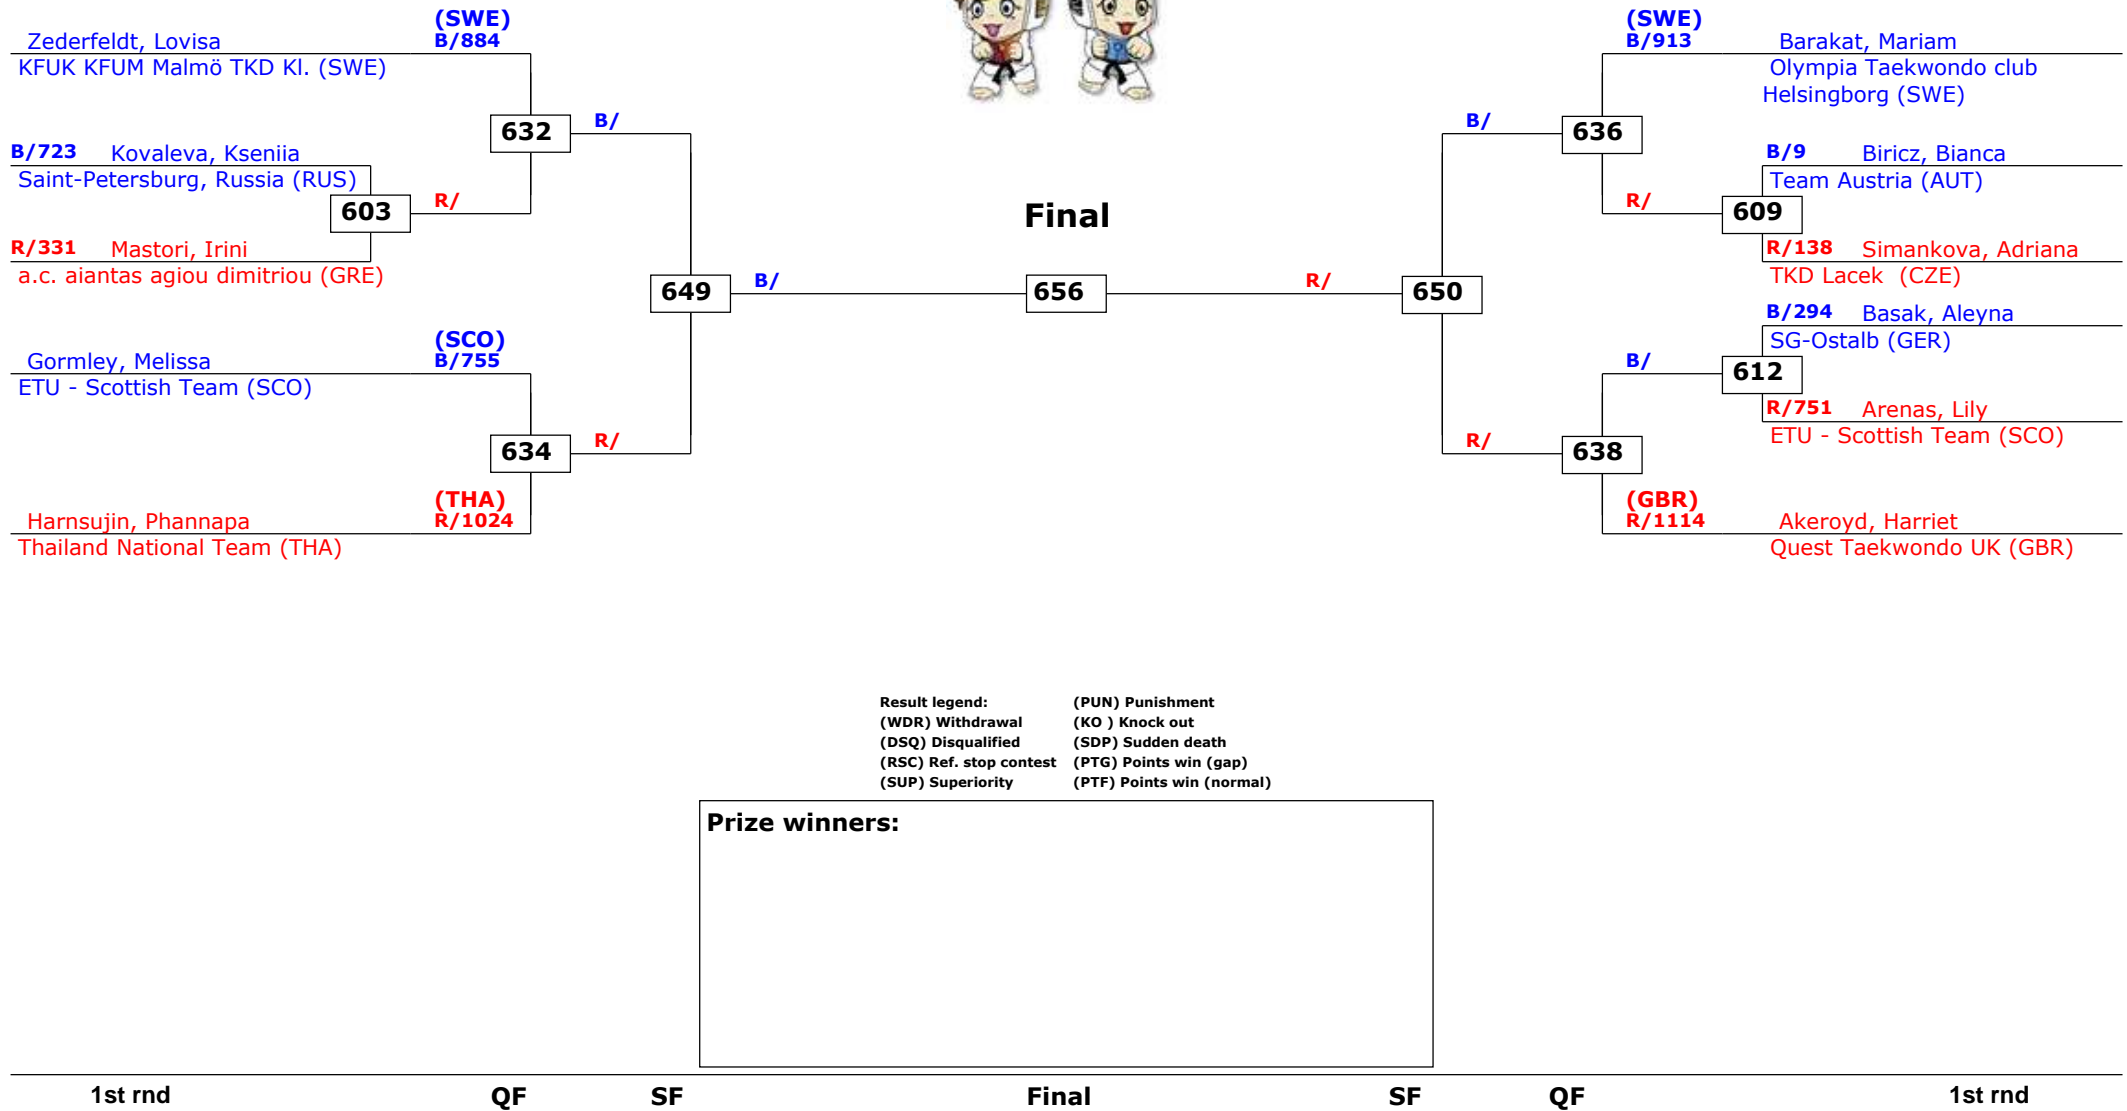

# Trelleborg Open 2013

Trelleborg, Sweden

Tournament date: 09-02-2013 upto 10-02-2013

Juniors Female Adv -49 (Feather)

Active competitors: 14

Competition date: 09-02-2013

# Trelleborg Open 2013

Trelleborg, Sweden

Tournament date: 09-02-2013 upto 10-02-2013

Juniors Female Adv -52 (Light)

Active competitors: 11

Competition date: 09-02-2013

# Trelleborg Open 2013

Trelleborg, Sweden

Tournament date: 09-02-2013 upto 10-02-2013