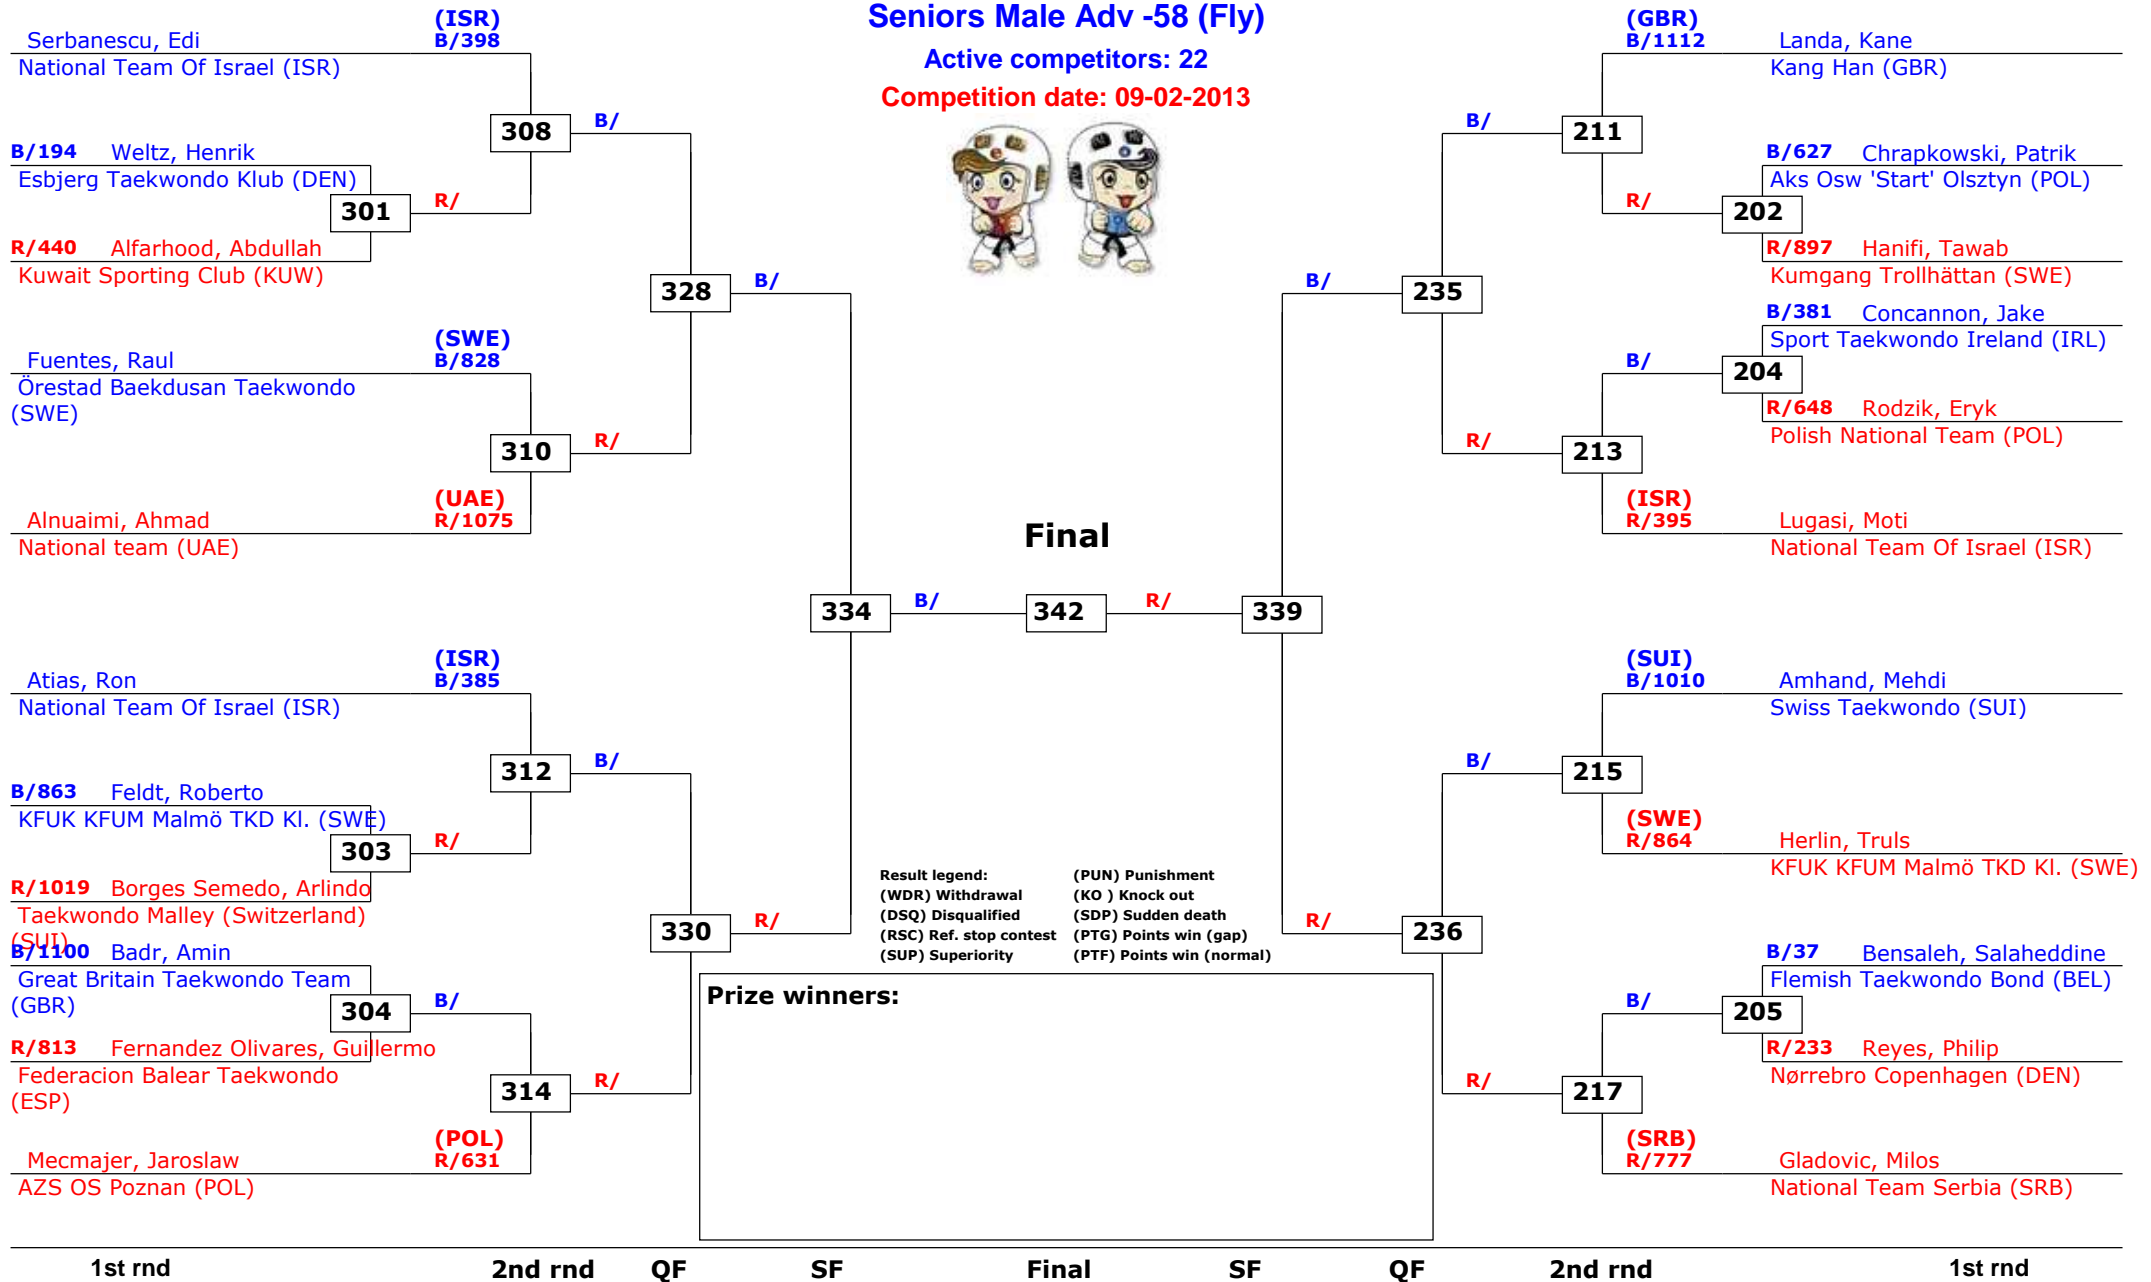

## Seniors Male Adv -54 (Fin)

Active competitors: 18

Competition date: 09-02-2013

# Trelleborg Open 2013

Trelleborg, Sweden

Tournament date: 09-02-2013 upto 10-02-2013

## Seniors Male Adv -58 (Fly)

Active competitors: 22

Competition date: 09-02-2013