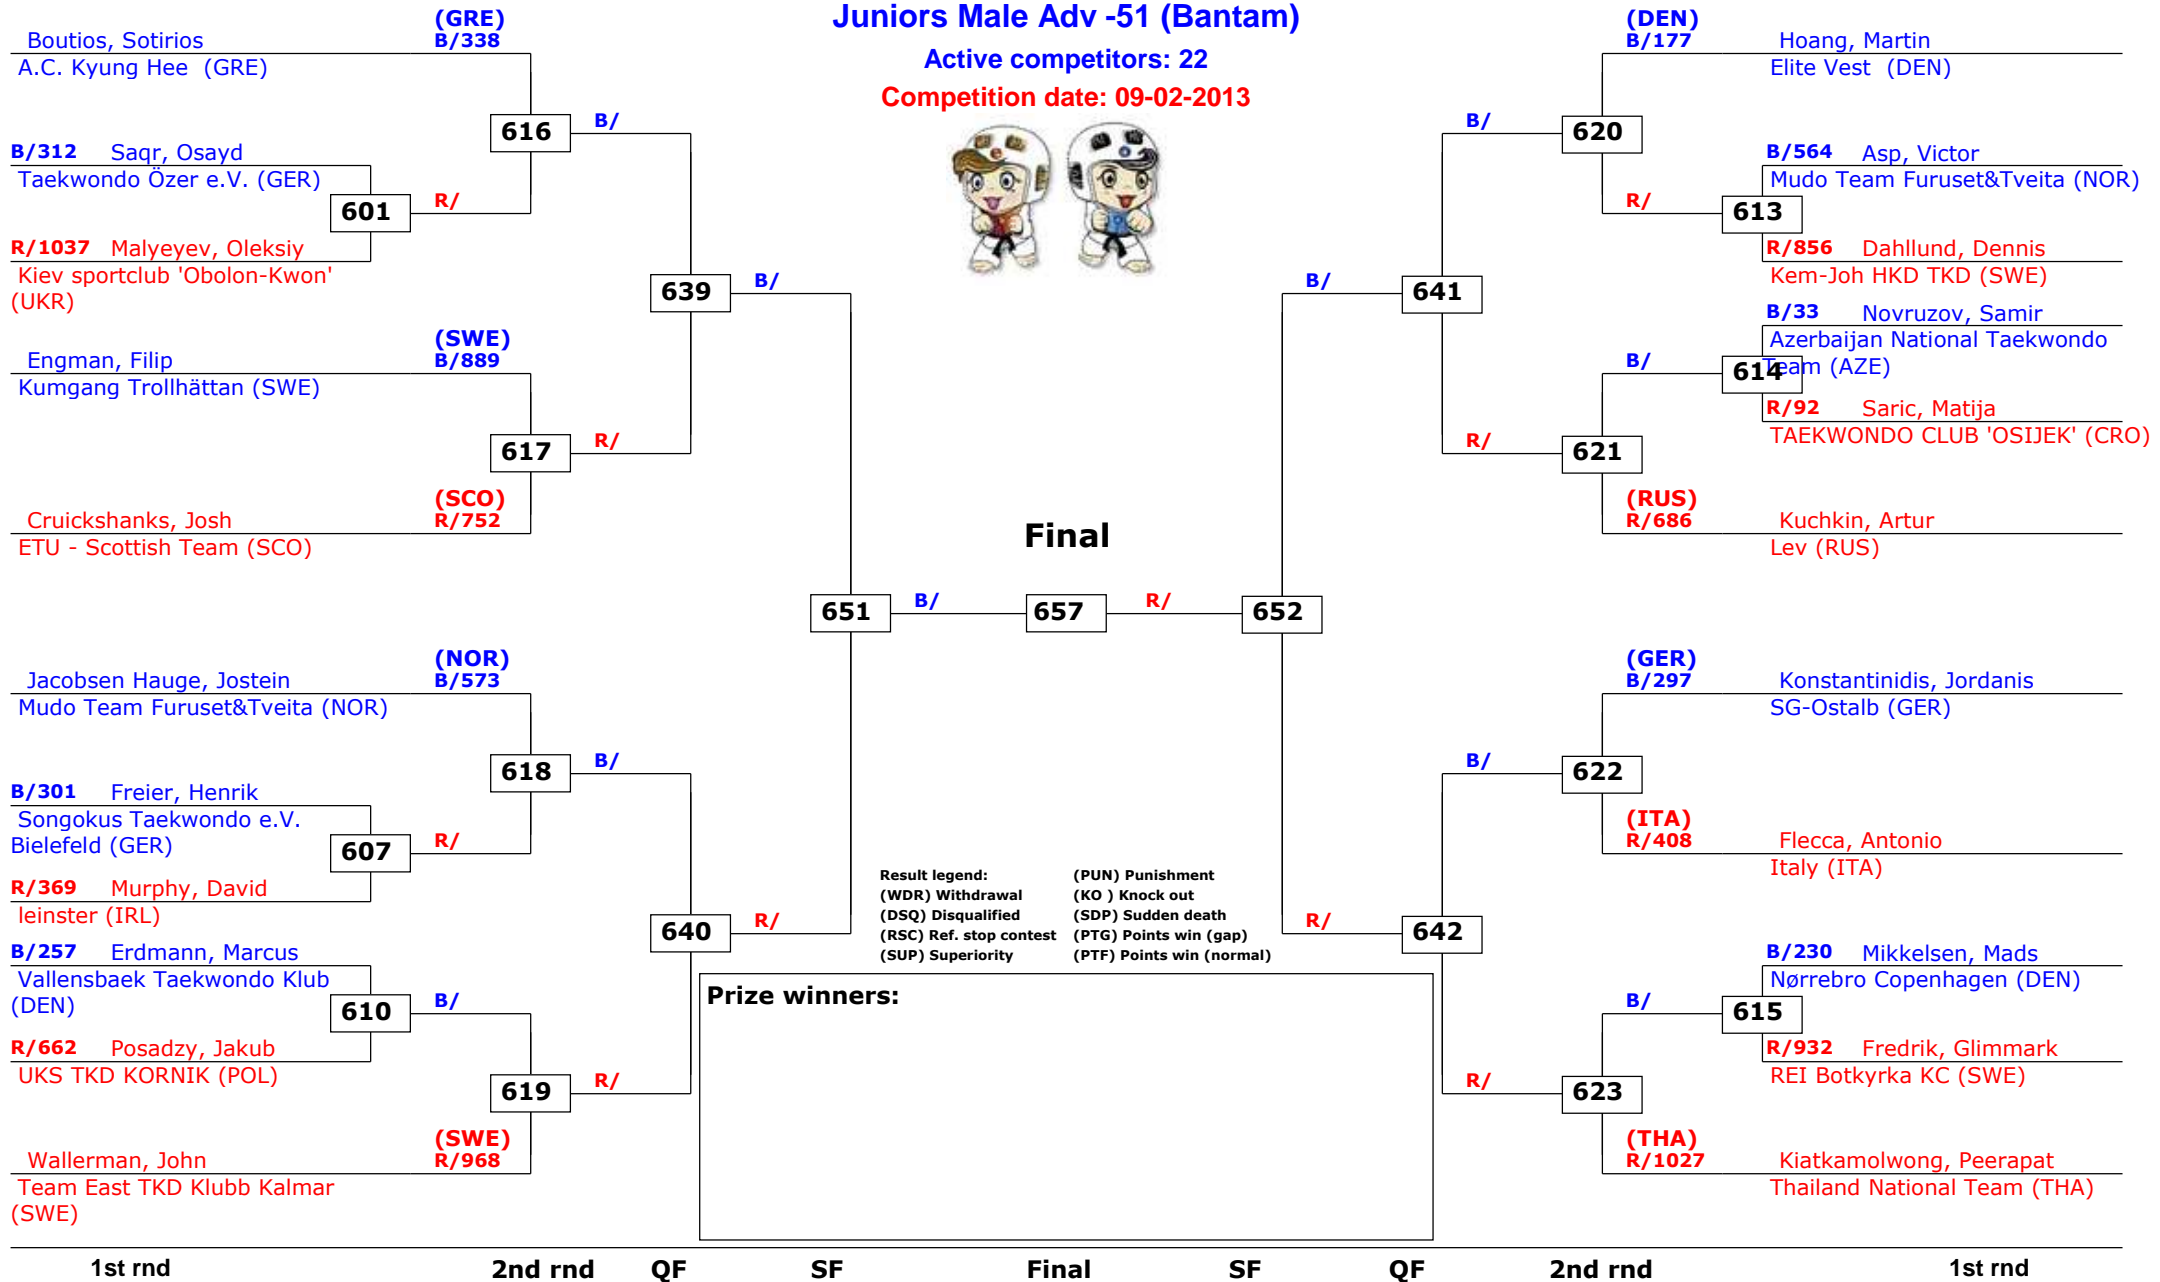

QF

SF

Final

SF

QF

1st rnd

# Trelleborg Open 2013

Trelleborg, Sweden

Tournament date: 09-02-2013 upto 10-02-2013

## Juniors Male Adv -51 (Bantam)

Active competitors: 22

Competition date: 09-02-2013