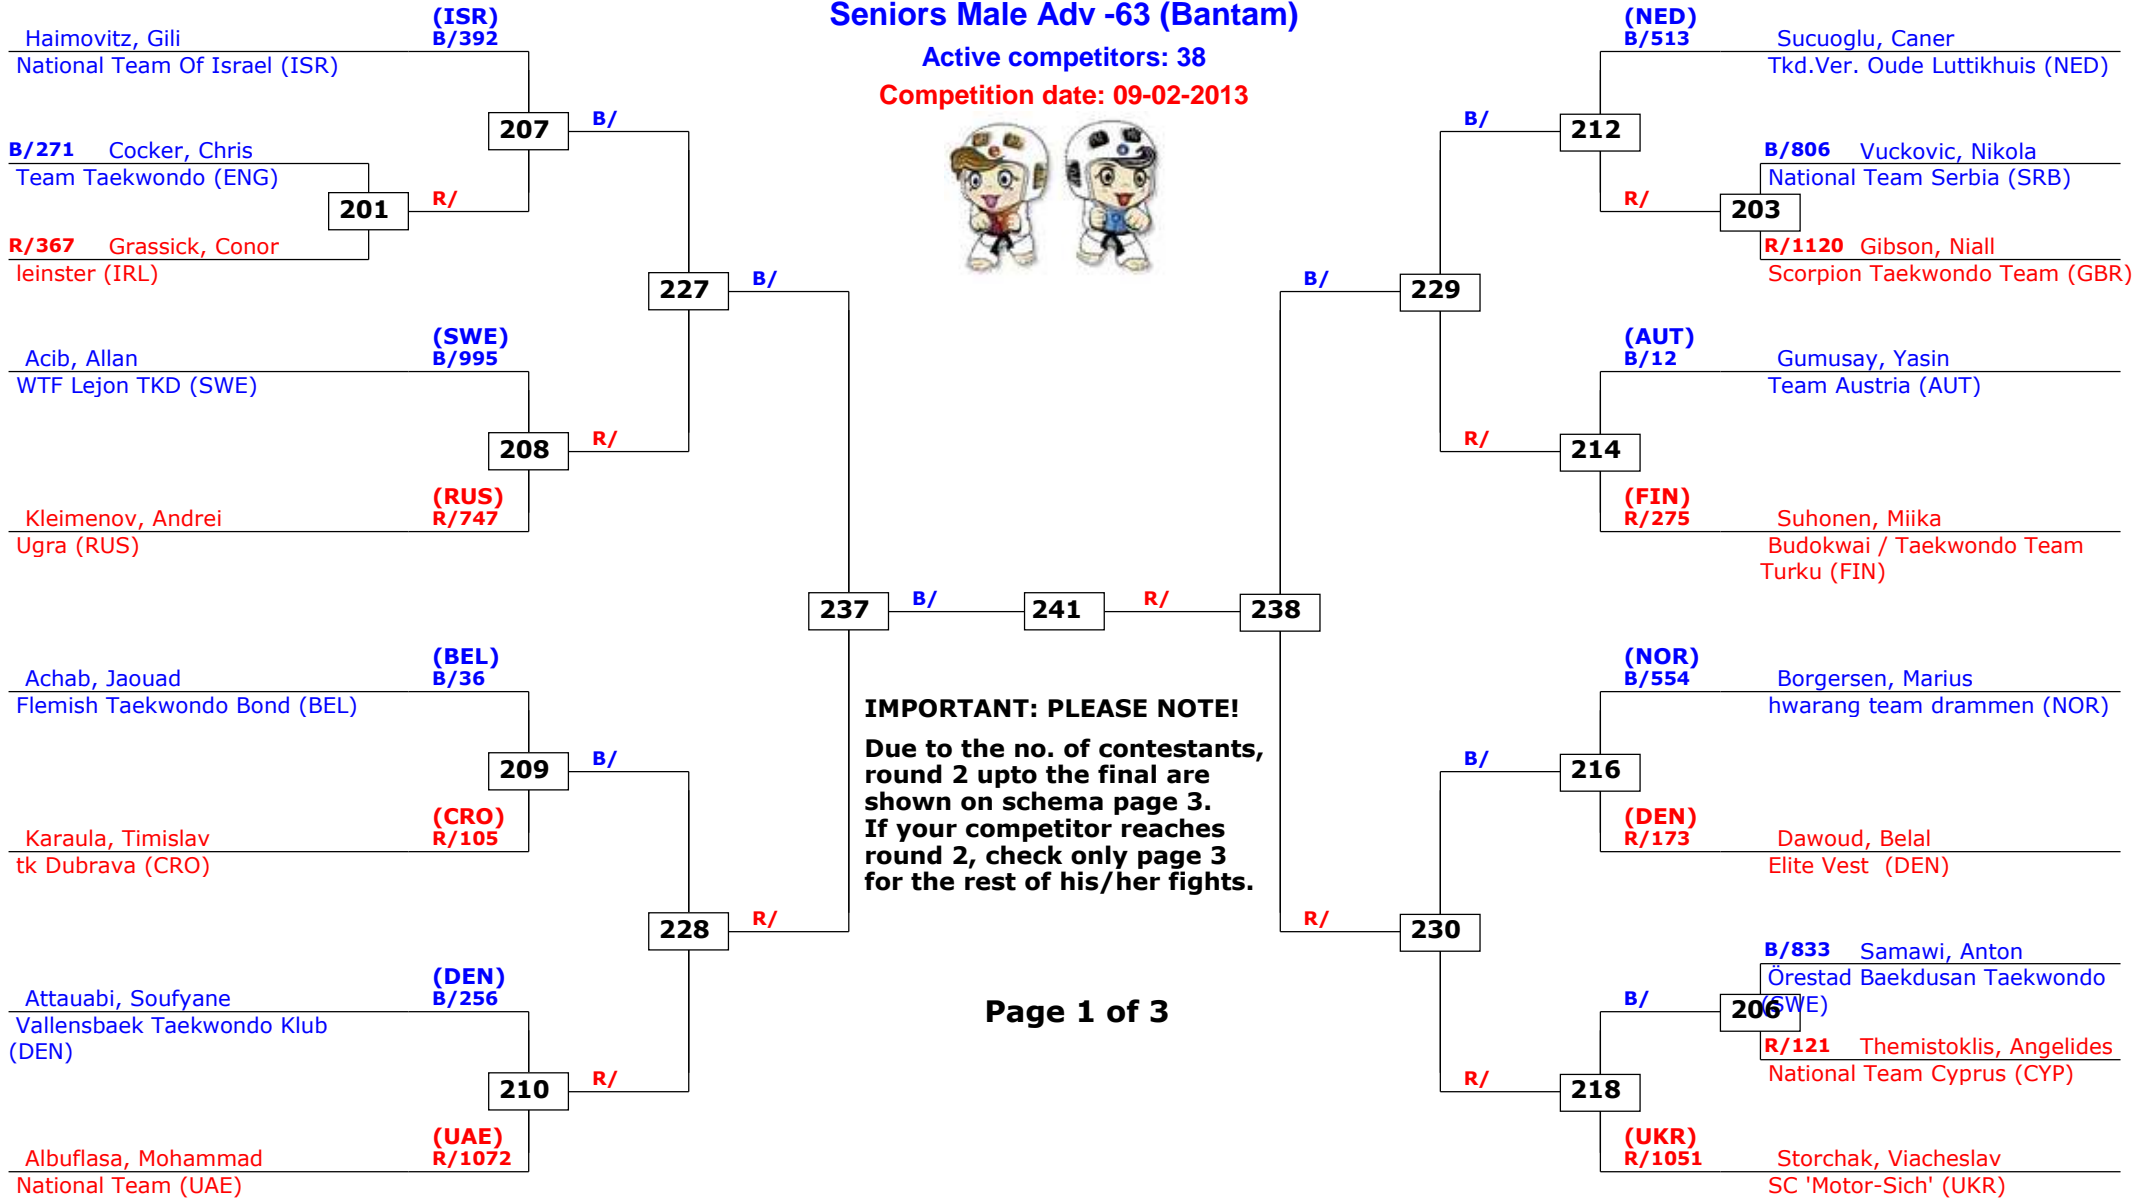

Trelleborg Open 2013

Trelleborg, Sweden

Tournament date: 09-02-2013 upto 10-02-2013

Seniors Male Adv -63 (Bantam)

Active competitors: 38

Competition date: 09-02-2013

1st rnd

2nd rnd

3rd rnd

QF

SF

QF

3rd rnd

2nd rnd

1st rnd