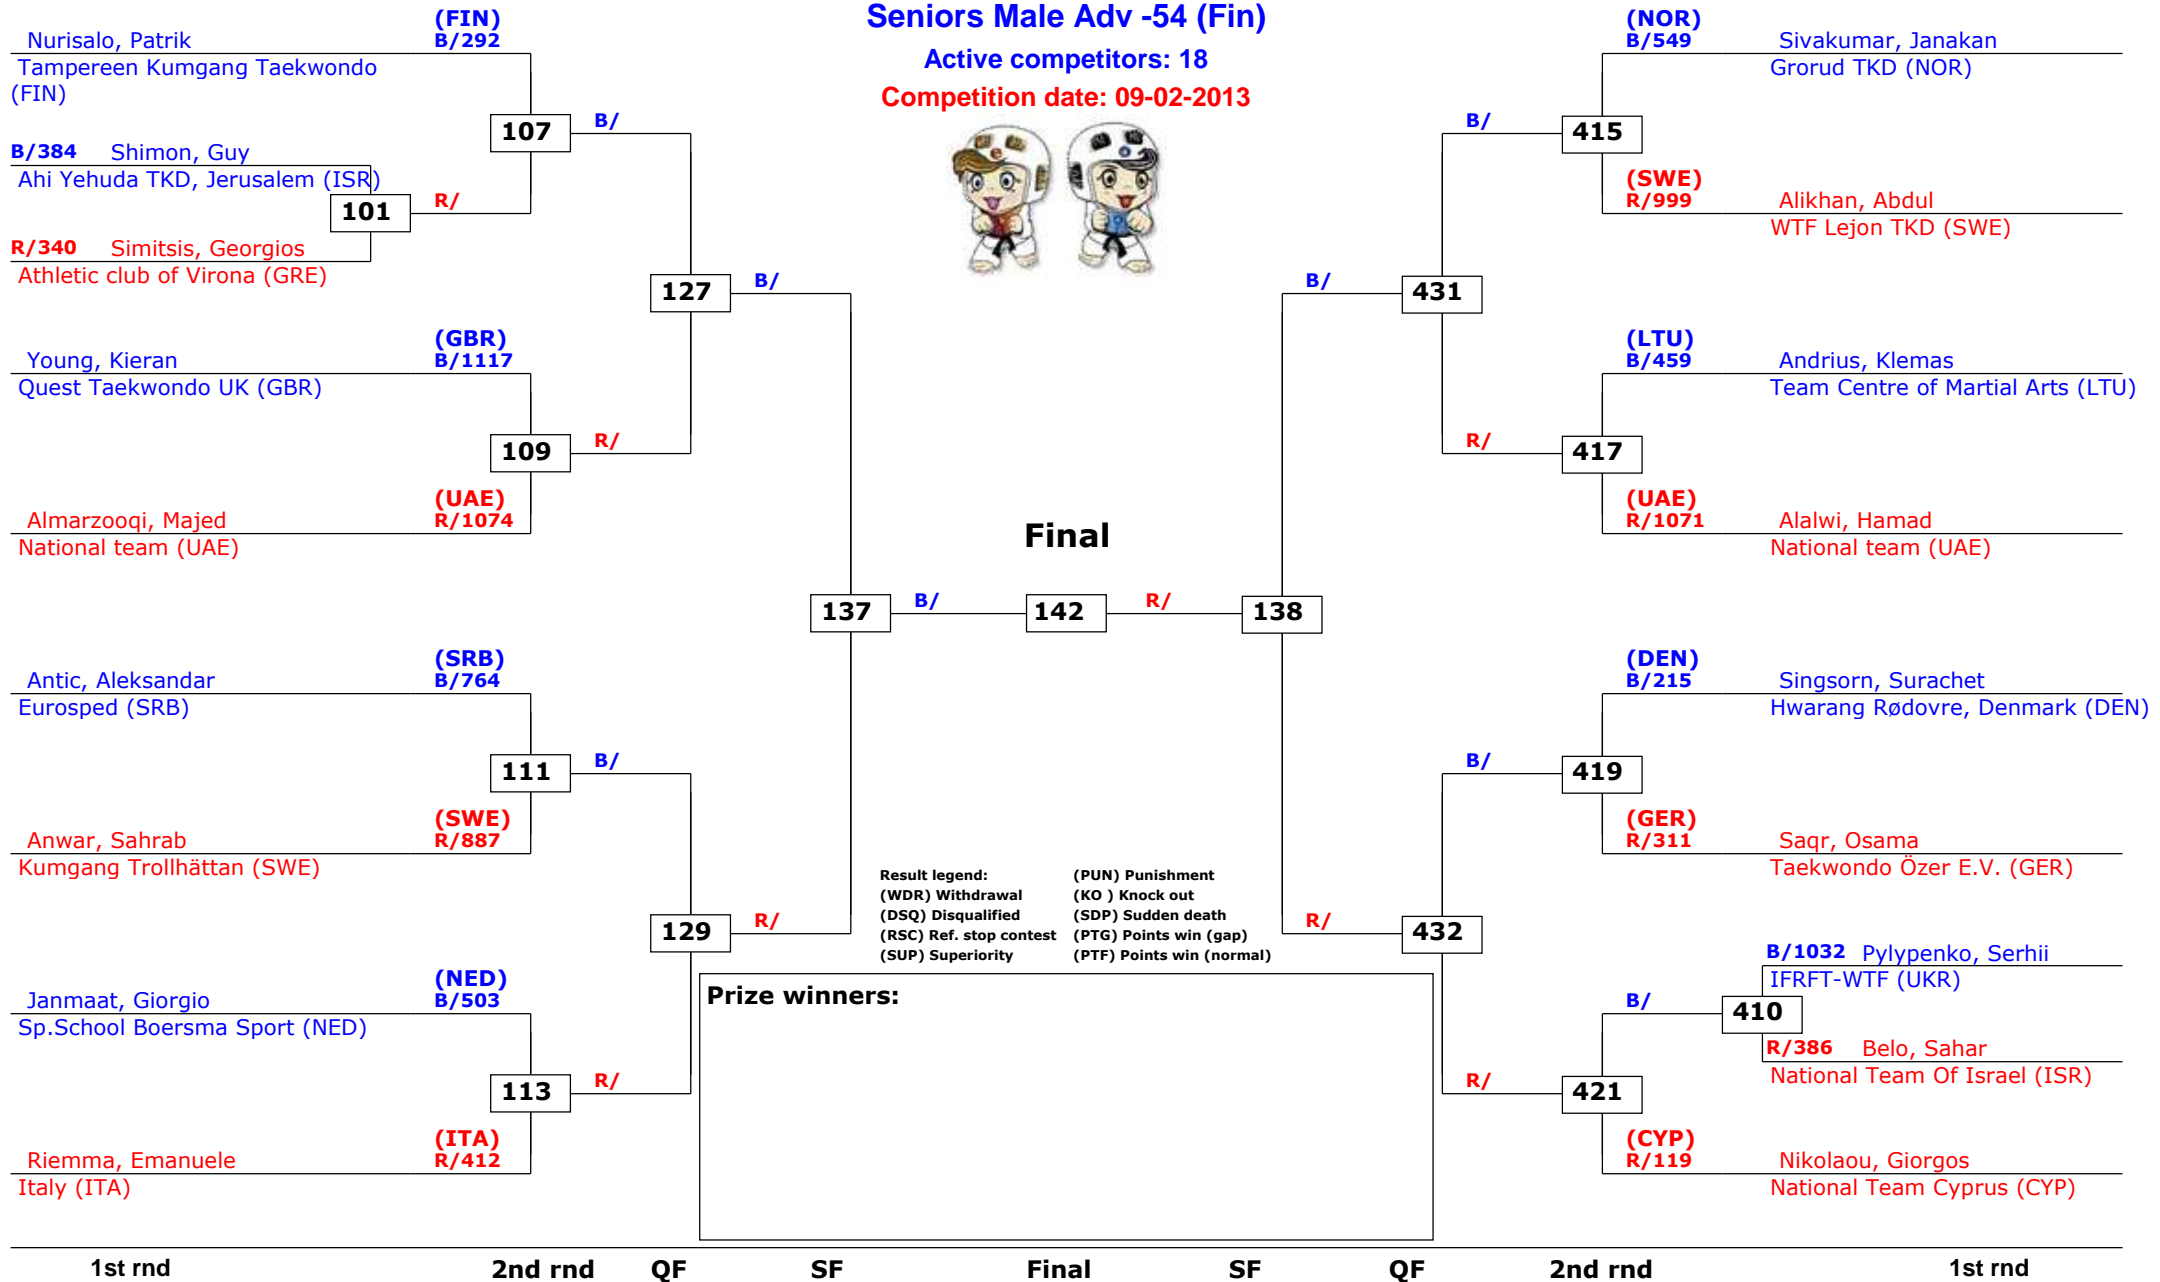

# Trelleborg Open 2013

Trelleborg, Sweden

Tournament date: 09-02-2013 upto 10-02-2013

Juniors Female Adv -49 (Feather)

Active competitors: 14

Competition date: 09-02-2013

# Trelleborg Open 2013

Trelleborg, Sweden

Tournament date: 09-02-2013 upto 10-02-2013

Juniors Female Adv -52 (Light)

Active competitors: 11

Competition date: 09-02-2013

# Trelleborg Open 2013

Trelleborg, Sweden

Tournament date: 09-02-2013 upto 10-02-2013

## Seniors Male Adv -54 (Fin)

Active competitors: 18

Competition date: 09-02-2013