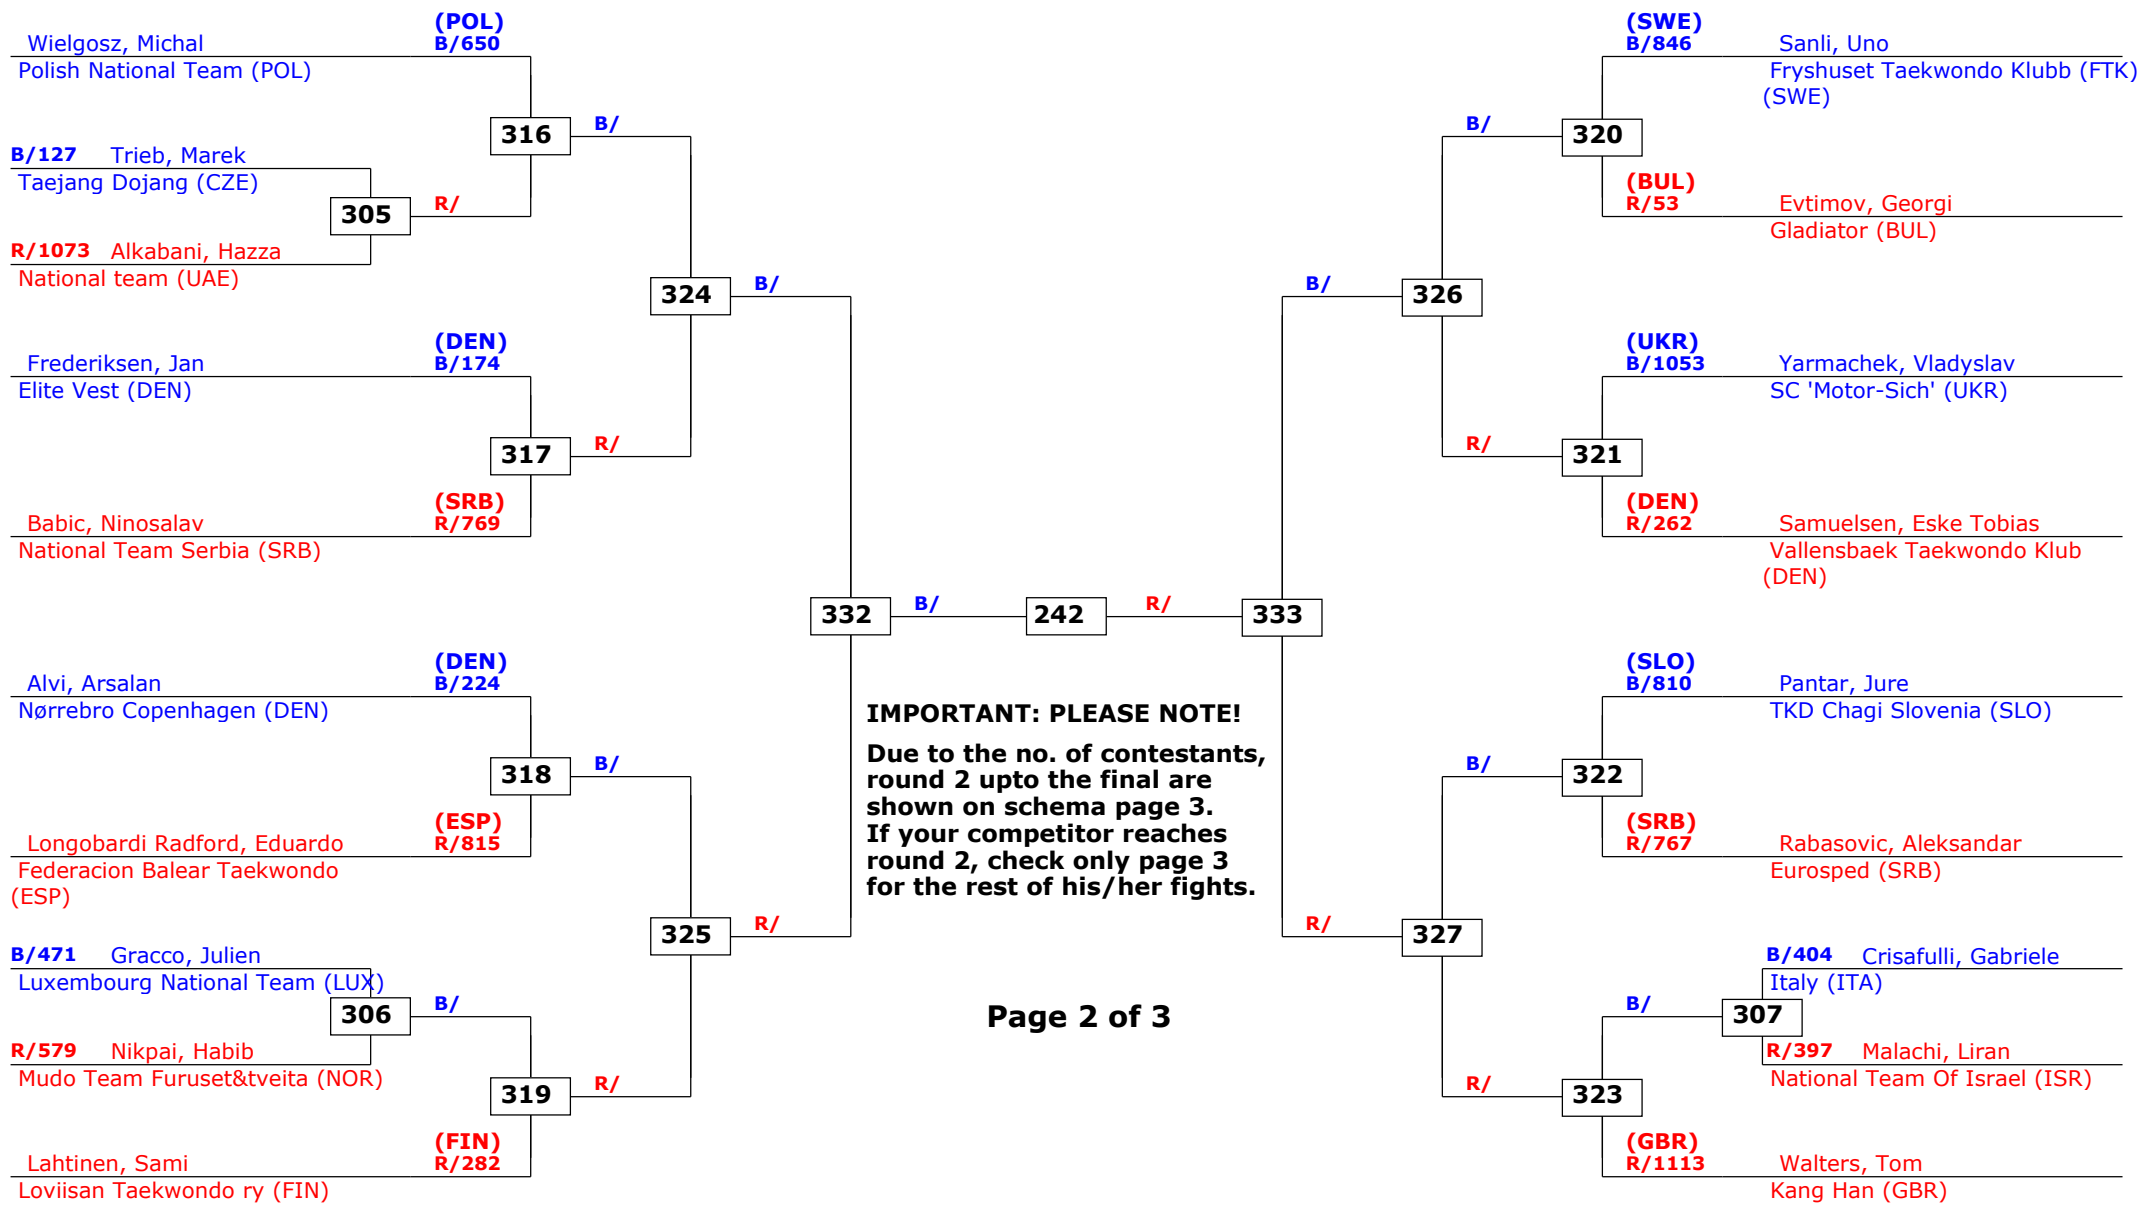

1st rnd

2nd rnd

3rd rnd

QF

SF

QF

3rd rnd

2nd rnd

1st rnd