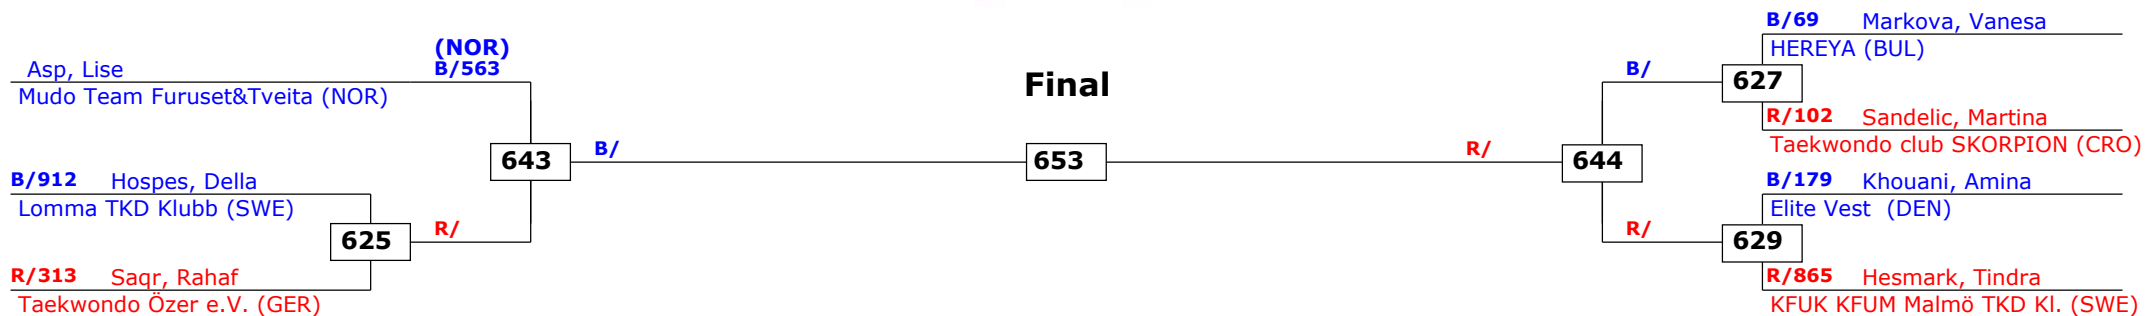

# Trelleborg Open 2013

Trelleborg, Sweden

Tournament date: 09-02-2013 upto 10-02-2013

Cadets Female Adv -37 (Bantam)

Active competitors: 7

Competition date: 09-02-2013

Result legend:

|                         |                           |
|-------------------------|---------------------------|
| (WDR) Withdrawal        | (PUN) Punishment          |
| (DSQ) Disqualified      | (KO ) Knock out           |
| (RSC) Ref. stop contest | (SDP) Sudden death        |
| (SUP) Superiority       | (PTG) Points win (gap)    |
|                         | (PTF) Points win (normal) |