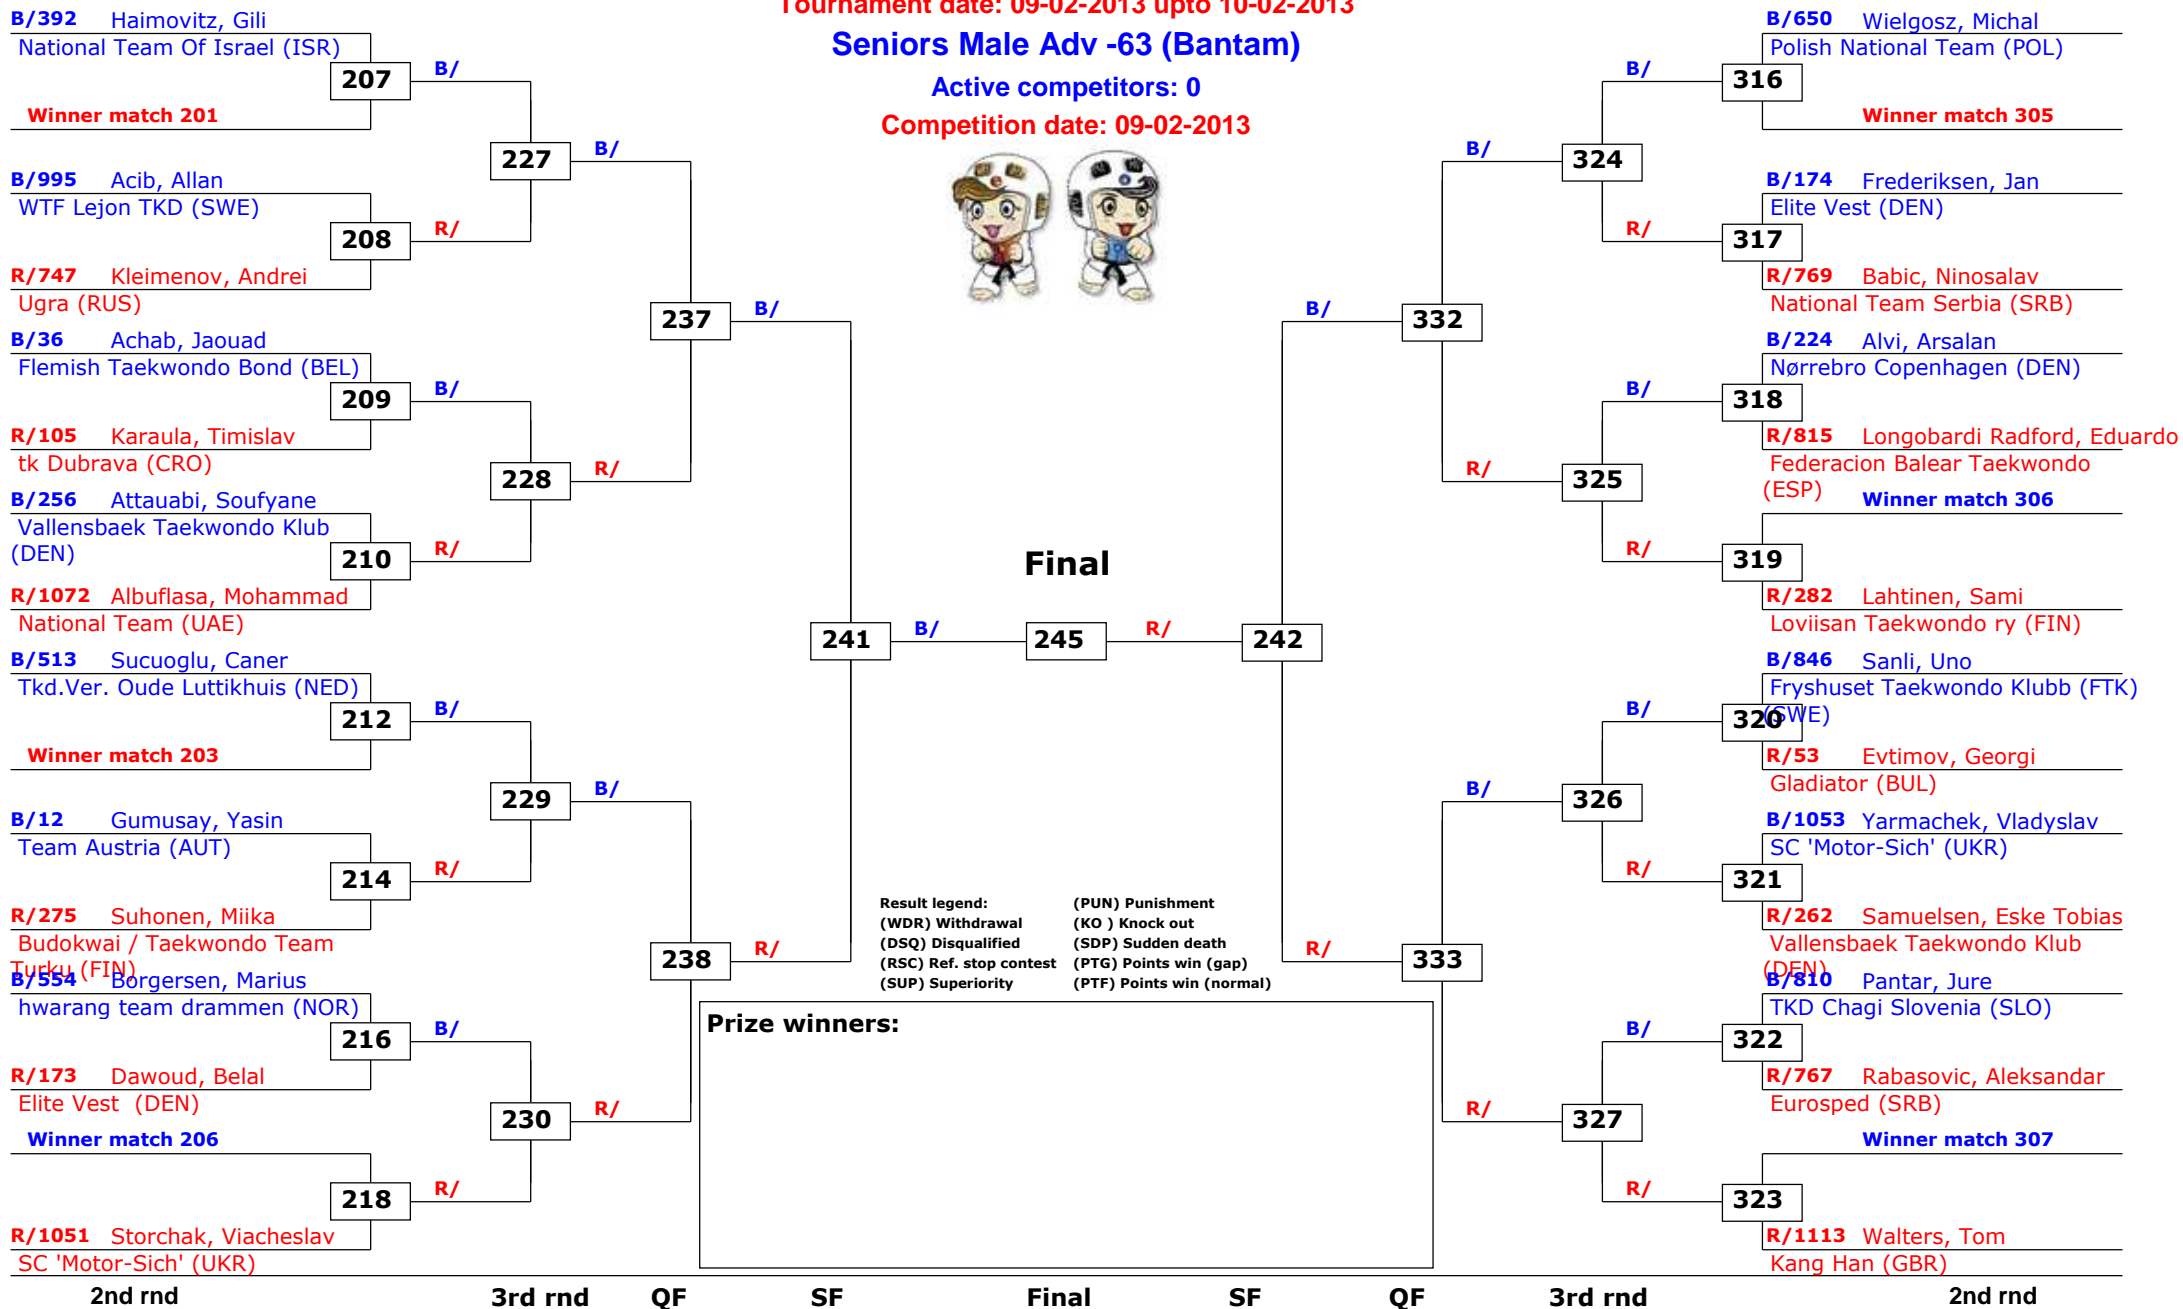

# Trelleborg Open 2013

Trelleborg, Sweden

Tournament date: 09-02-2013 upto 10-02-2013

## Seniors Male Adv -63 (Bantam)

Active competitors: 0

Competition date: 09-02-2013