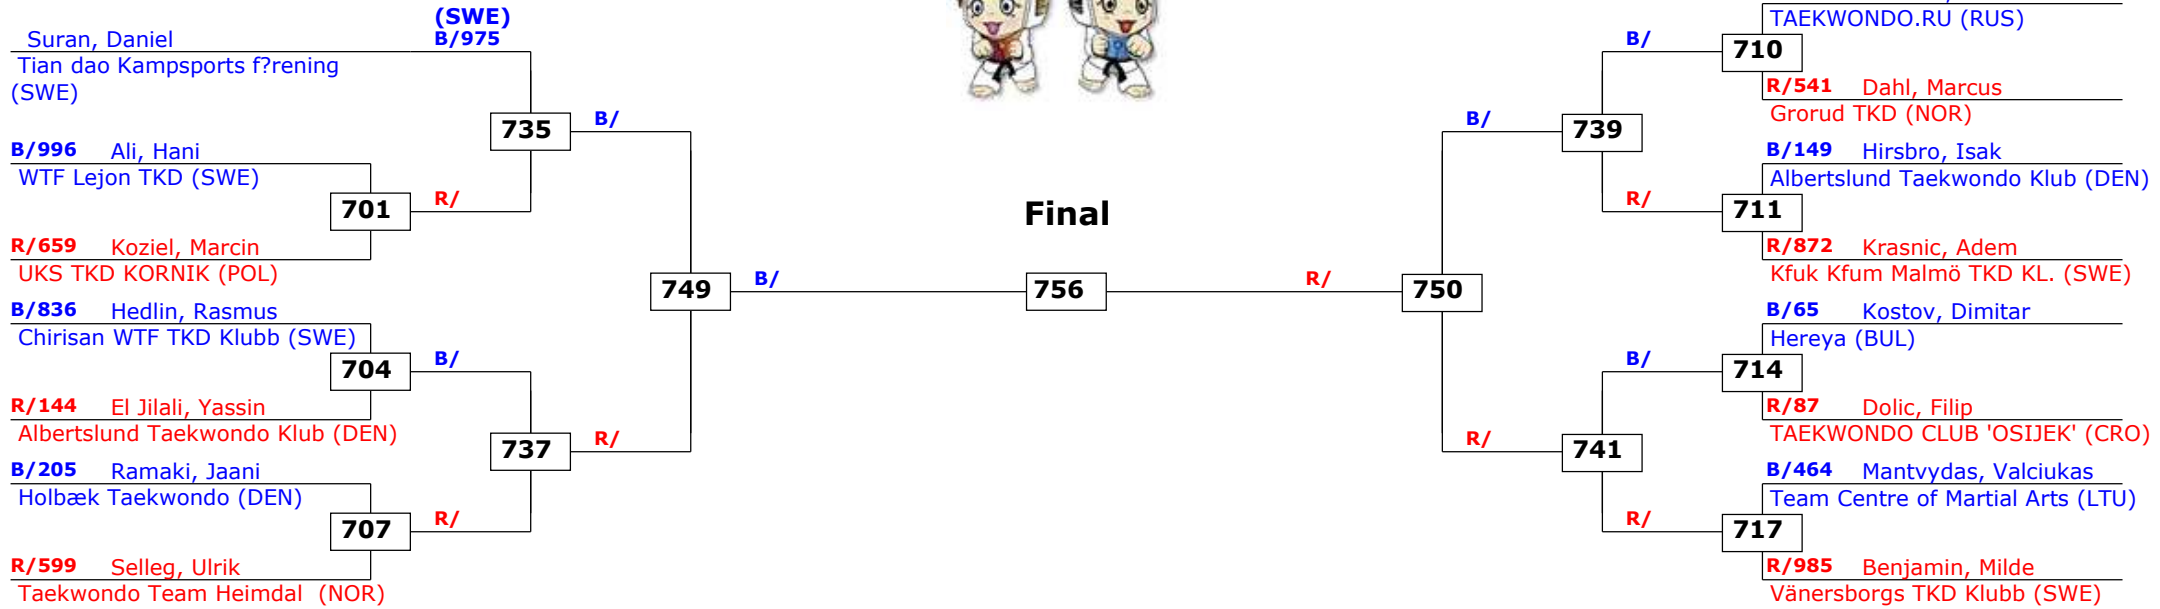

# Trelleborg Open 2013

Trelleborg, Sweden

Tournament date: 09-02-2013 upto 10-02-2013

Cadets Male Adv -45 (Feather)

Active competitors: 15

Competition date: 09-02-2013

Result legend: (PUN) Punishment  
(WDR) Withdrawal (KO) Knock out  
(DSQ) Disqualified (SDP) Sudden death  
(RSC) Ref. stop contest (PTG) Points win (gap)  
(SUP) Superiority (PTF) Points win (normal)