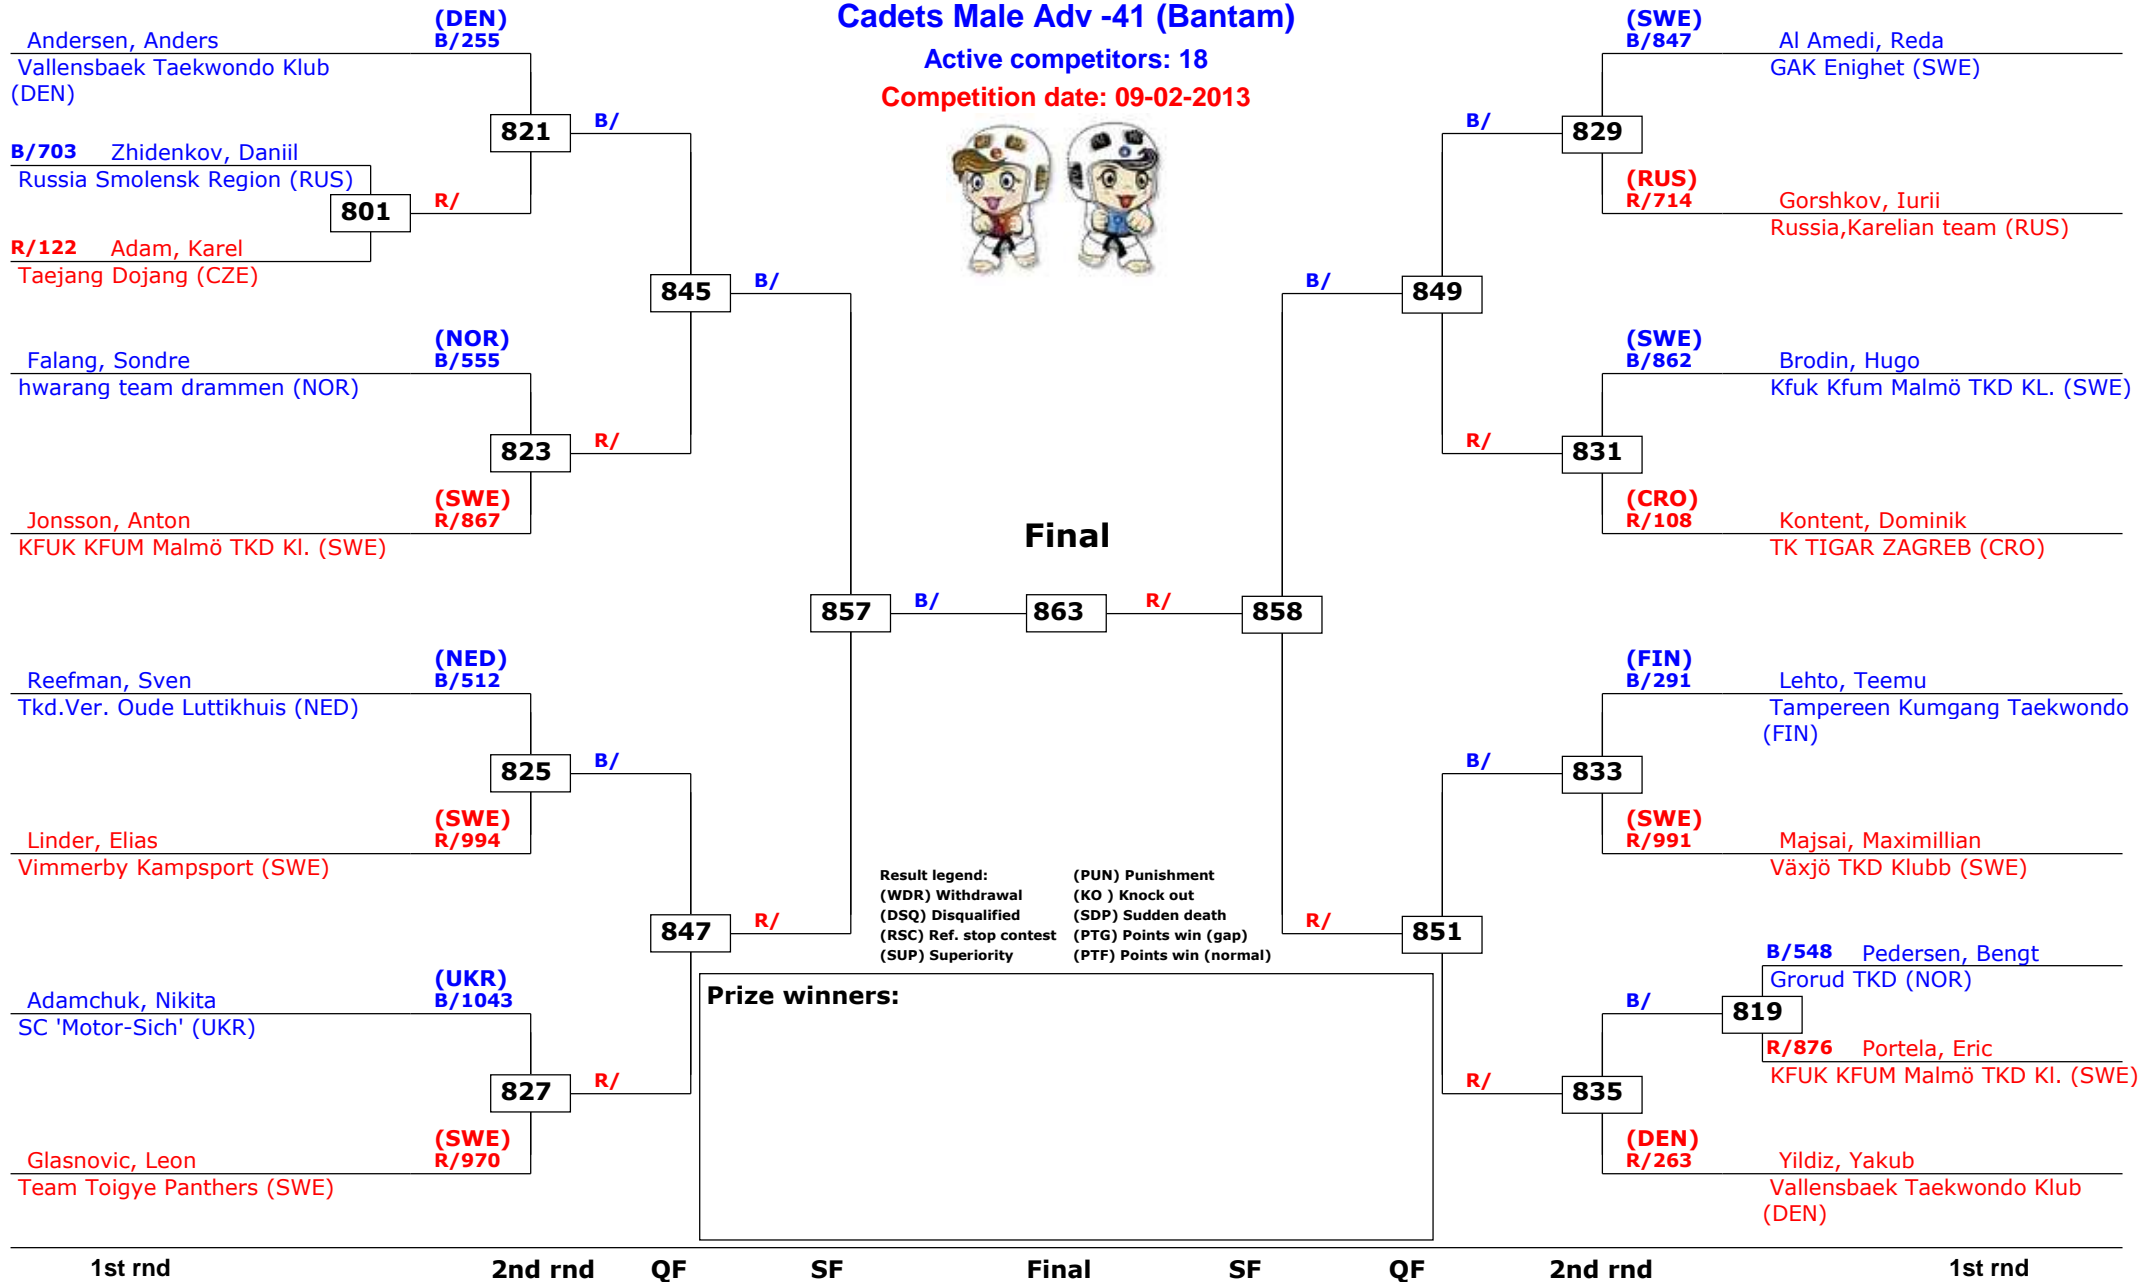

Trelleborg Open 2013

Trelleborg, Sweden

Tournament date: 09-02-2013 upto 10-02-2013

Cadets Male Adv -41 (Bantam)

Active competitors: 18

Competition date: 09-02-2013